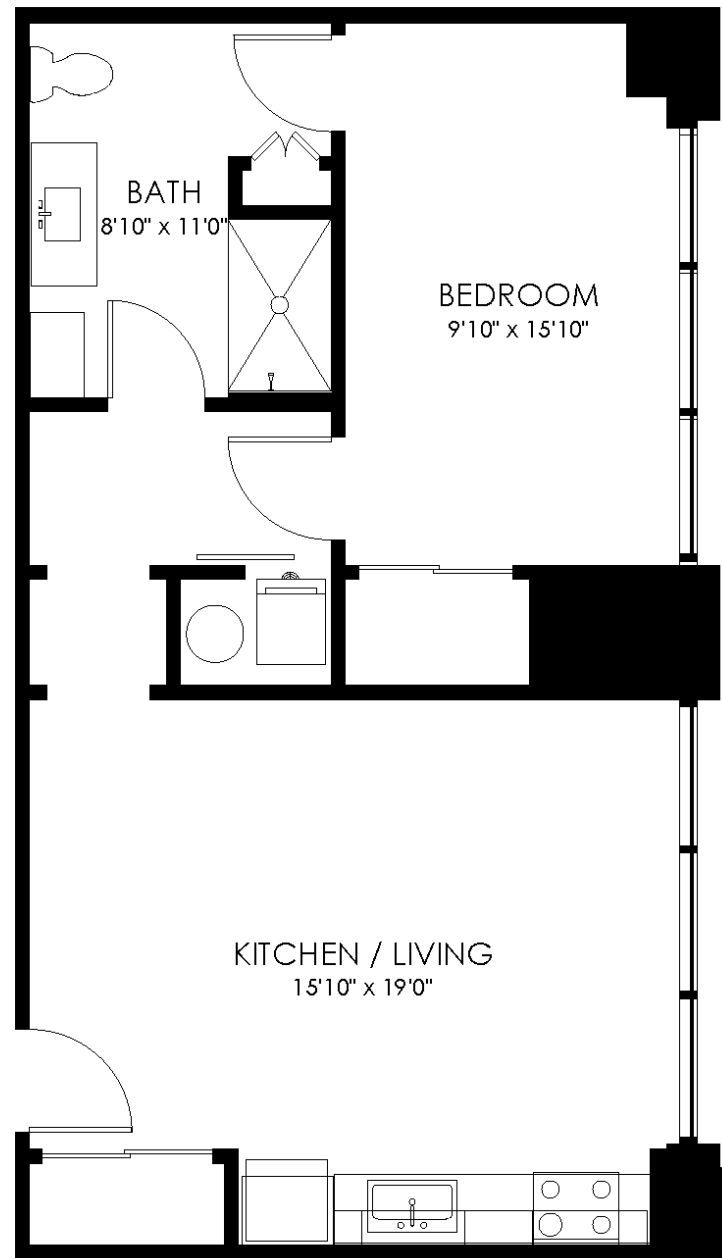

# FLOOR PLAN

1D2J

1 Bedroom  
1 Bath

Square feet: 710