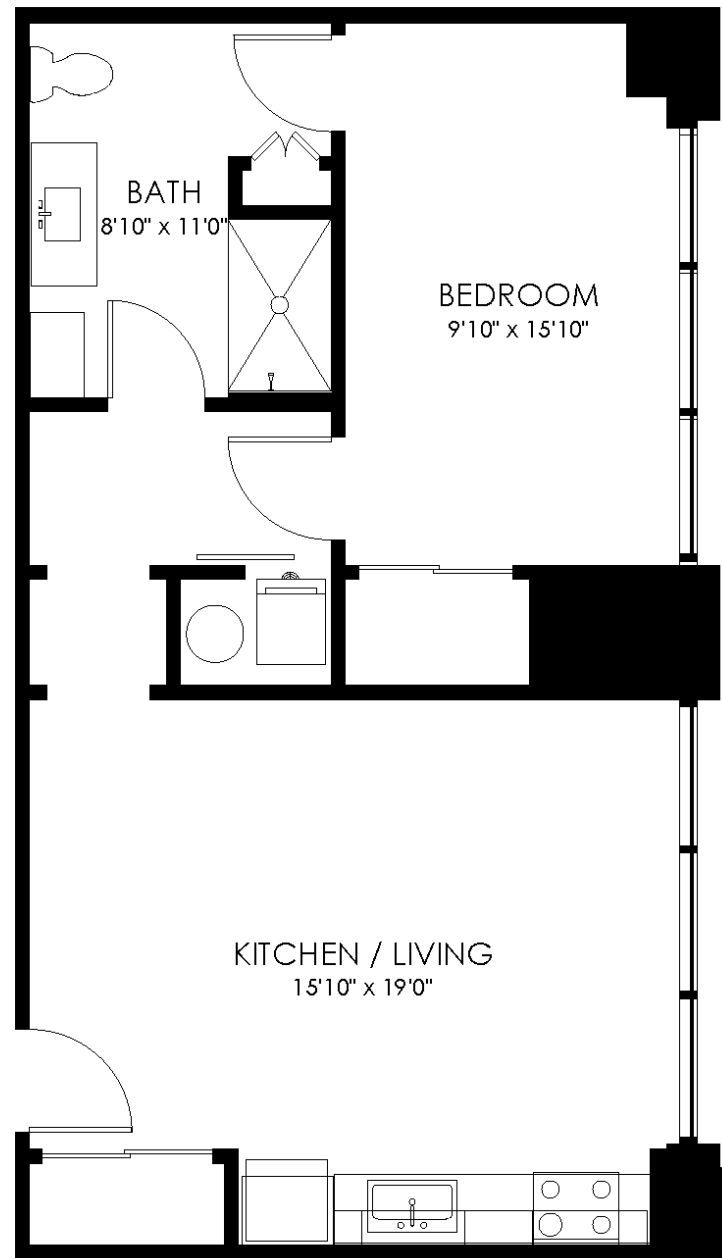

FLOOR PLAN

1D2J

1 Bedroom
1 Bath

Square feet: 710

APARTMENT FEATURES

- Latch Keyless Entry
- Stainless-Steel Appliances
- Smart Thermostat
- Quartz Countertops
- In-Unit Washer/Dryer
- Glass Shower

CONTACT

101@residebpg.com
(302) 561-9966
101dupontplace.com

101
dupont
place

RESIDE // BPG

Floor Plans are an artist's rendering. All dimensions are approximate. Actual product and specifications may vary in dimension or detail. Not all features are available in every apartment. Prices and availability are subject to change. Please see a representative for details.