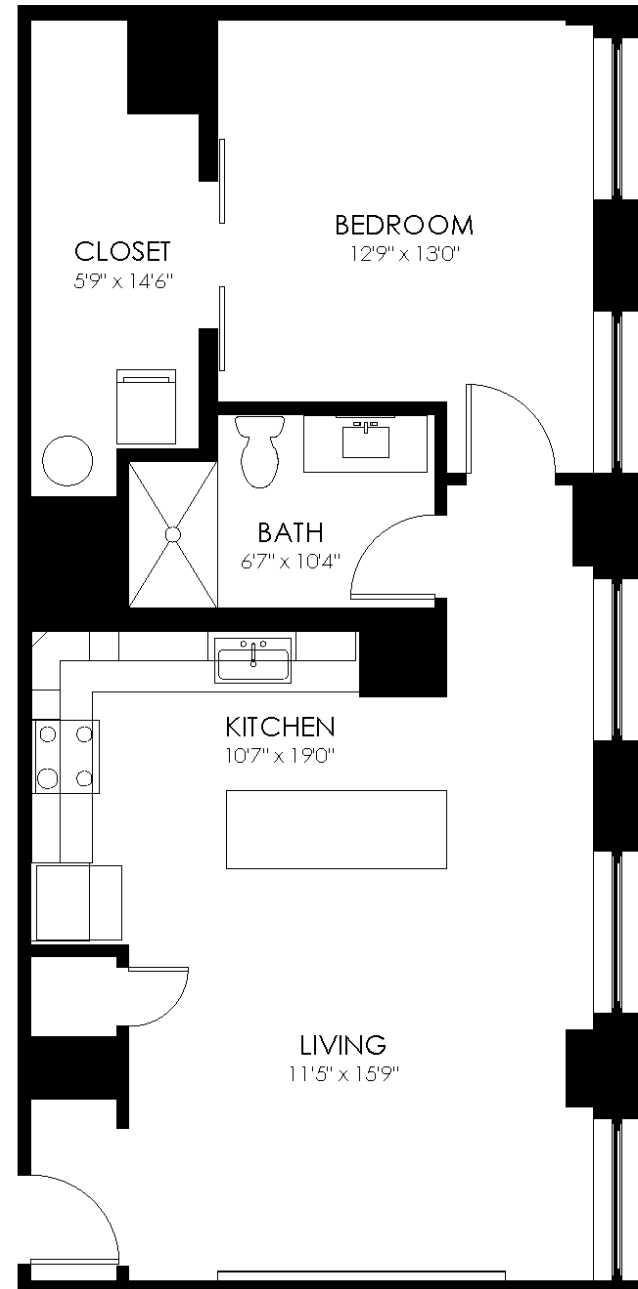

FLOOR PLAN

1D5

1 Bedroom
1 Bath

Square feet: 907

APARTMENT FEATURES

- Latch Keyless Entry
- Stainless-Steel Appliances
- Smart Thermostat
- Kitchen Island with Quartz Countertops
- In-Unit Washer/Dryer
- Walk-in Closet

CONTACT

101@residebpg.com
(302) 561-9966
101dupontplace.com

101
dupont
place

RESIDE // BPG

Floor Plans are an artist's rendering. All dimensions are approximate. Actual product and specifications may vary in dimension or detail. Not all features are available in every apartment. Prices and availability are subject to change. Please see a representative for details.