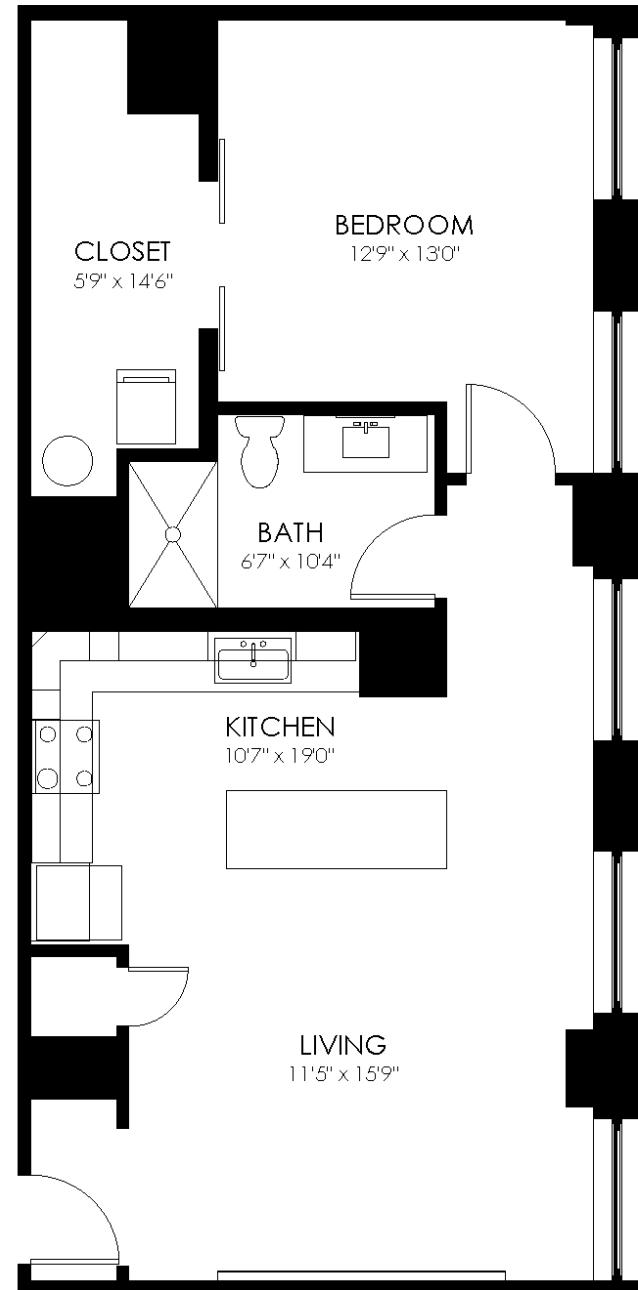

FLOOR PLAN

1D5

1 Bedroom
1 Bath

Square feet: 907

APARTMENT FEATURES

- Latch Keyless Entry
- Stainless-Steel Appliances
- Smart Thermostat
- Kitchen Island with Quartz Countertops
- In-Unit Washer/Dryer
- Walk-in Closet

CONTACT

101@residebpg.com
(302) 561-9966
101dupontplace.com

101
dupont
place

RESIDE // BPG

Floor Plans are an artist's rendering. All dimensions are approximate. Actual product and specifications may vary in dimension or detail. Not all features are available in every apartment. Prices and availability are subject to change. Please see a representative for details.