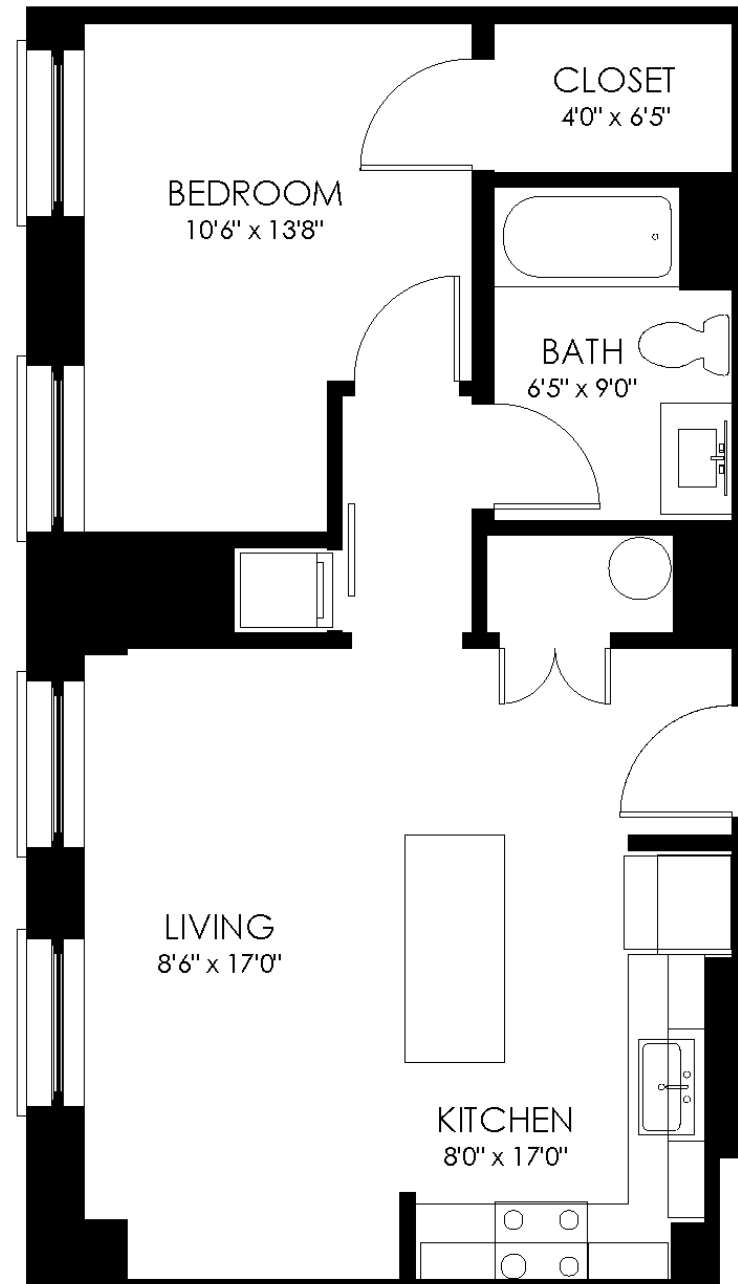

FLOOR PLAN

1D6J

1 Bedroom
1 Bath

Square feet: 667

APARTMENT FEATURES

- Latch Keyless Entry
- Stainless-Steel Appliances
- Smart Thermostat
- Kitchen Island with Quartz Countertops
- In-Unit Washer/Dryer
- Walk-in Closet

CONTACT

101@residebpg.com
(302) 561-9966
101dupontplace.com

101
dupont
place

RESIDE // BPG

Floor Plans are an artist's rendering. All dimensions are approximate. Actual product and specifications may vary in dimension or detail. Not all features are available in every apartment. Prices and availability are subject to change. Please see a representative for details.