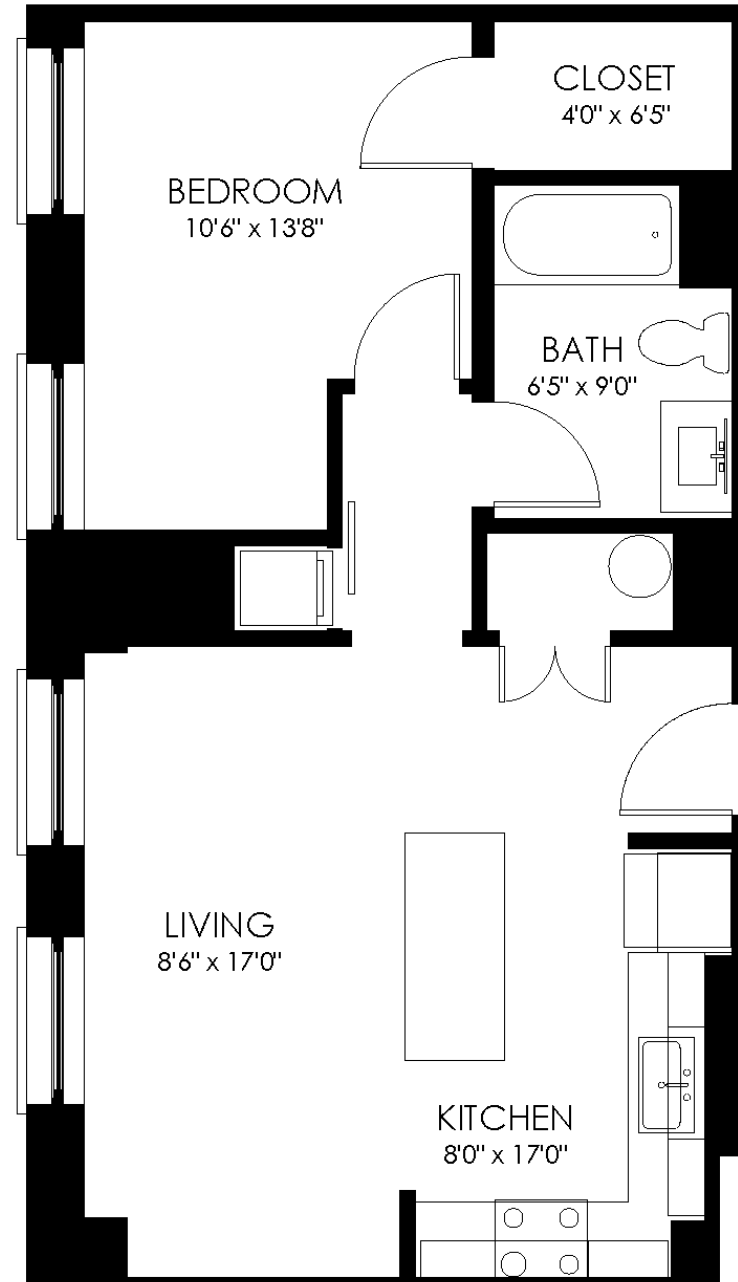

FLOOR PLAN

1D6J

1 Bedroom
1 Bath

Square feet: 667

APARTMENT FEATURES

- Latch Keyless Entry
- Stainless-Steel Appliances
- Smart Thermostat
- Kitchen Island with Quartz Countertops
- In-Unit Washer/Dryer
- Walk-in Closet

CONTACT

101@residebpg.com
(302) 561-9966
101dupontplace.com

101
dupont
place

RESIDE // BPG

Floor Plans are an artist's rendering. All dimensions are approximate. Actual product and specifications may vary in dimension or detail. Not all features are available in every apartment. Prices and availability are subject to change. Please see a representative for details.