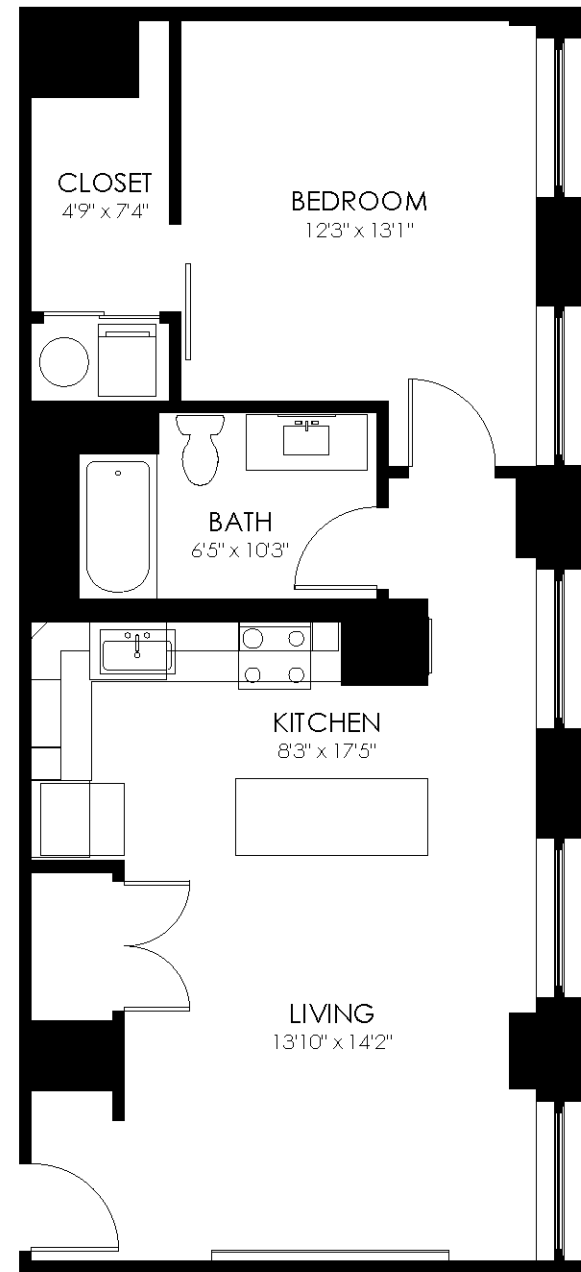

FLOOR PLAN

1D9

1 Bedroom
1 Bath

Square feet: 767

APARTMENT FEATURES

- Latch Keyless Entry
- Stainless-Steel Appliances
- Smart Thermostat
- Kitchen Island with Quartz Countertops
- In-Unit Washer/Dryer
- Walk-in Closet

CONTACT

101@residebpg.com
(302) 561-9966
101dupontplace.com

101
dupont
place

RESIDE // BPG

Floor Plans are an artist's rendering. All dimensions are approximate. Actual product and specifications may vary in dimension or detail. Not all features are available in every apartment. Prices and availability are subject to change. Please see a representative for details.