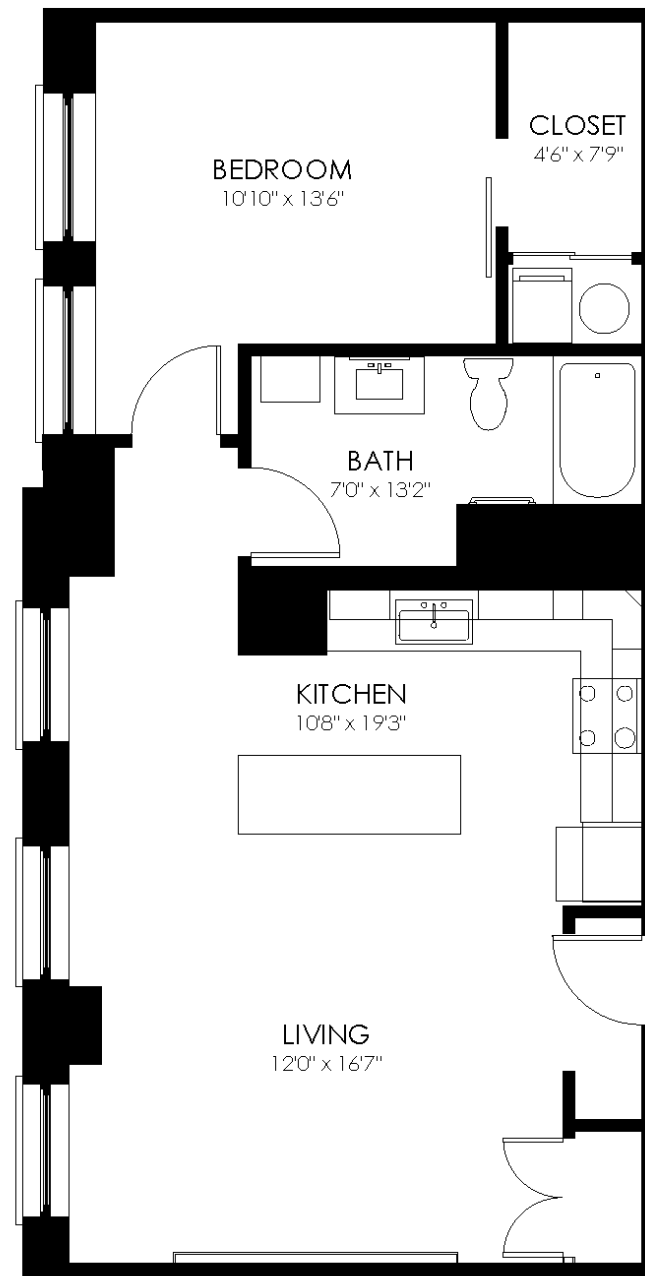

FLOOR PLAN

1D1

1 Bedroom
1 Bath

Square feet: 887

APARTMENT FEATURES

- Latch Keyless Entry
- Stainless-Steel Appliances
- Smart Thermostat
- Kitchen Island with Quartz Countertops
- In-Unit Washer/Dryer
- Walk-in Closet

CONTACT

101@residebpg.com
(302) 561-9966
101dupontplace.com

101
dupont
place

RESIDE // BPG

Floor Plans are an artist's rendering. All dimensions are approximate. Actual product and specifications may vary in dimension or detail. Not all features are available in every apartment. Prices and availability are subject to change. Please see a representative for details.