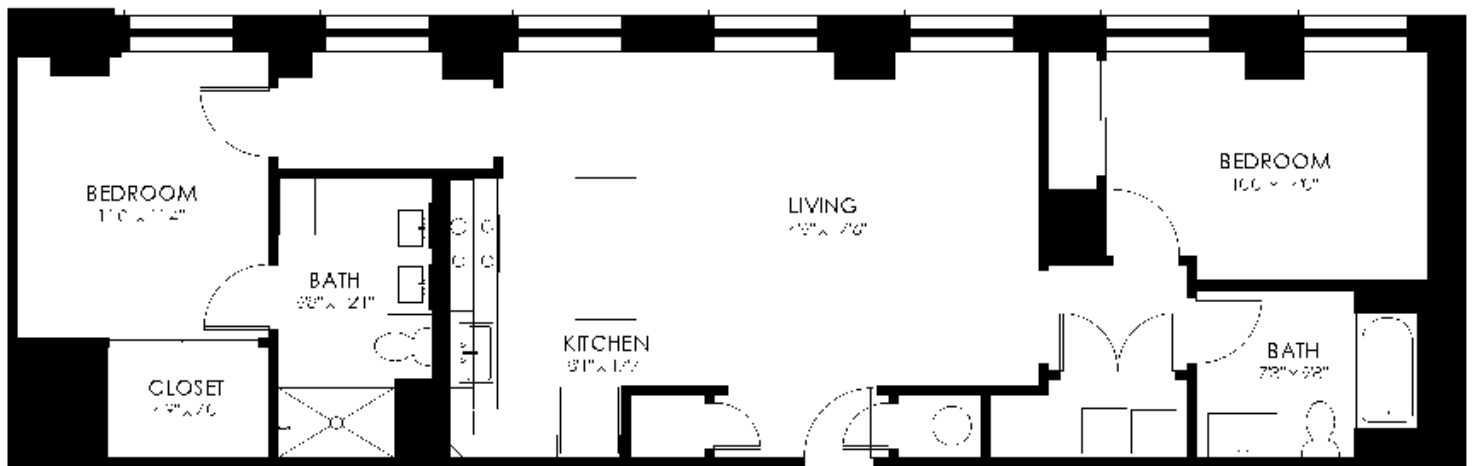

FLOOR PLAN

2D4
2 Bedroom
2 Bath

Square feet: 1,220

APARTMENT FEATURES

- Latch Keyless Entry
- Stainless-Steel Appliances
- Smart Thermostat
- Walk-in Closets
- Kitchen Island with Quartz Countertops
- In-Unit Washer/Dryer

CONTACT

101@resideBPG.com
(302) 561-9966
101dupontplace.com

101 dupont
place

RESIDE // BPG

Floor Plans are an artist's rendering. All dimensions are approximate. Actual product and specifications may vary in dimension or detail. Not all features are available in every apartment. Prices and availability are subject to change. Please see a representative for details.