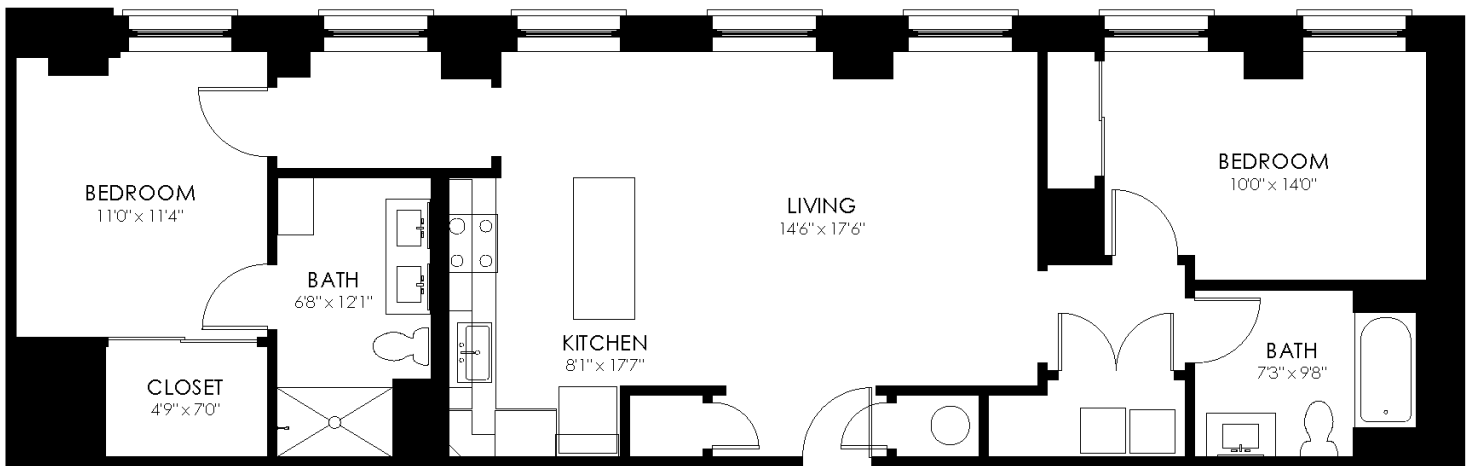

FLOOR PLAN

2D4
2 Bedroom
2 Bath

Square feet: 1,220

APARTMENT FEATURES

- Latch Keyless Entry
- Stainless-Steel Appliances
- Smart Thermostat
- Walk-in Closets
- Kitchen Island with Quartz Countertops
- In-Unit Washer/Dryer

CONTACT

101@resideBPG.com
(302) 561-9966
101dupontplace.com

101 dupont
place

RESIDE // BPG

Floor Plans are an artist's rendering. All dimensions are approximate. Actual product and specifications may vary in dimension or detail. Not all features are available in every apartment. Prices and availability are subject to change. Please see a representative for details.