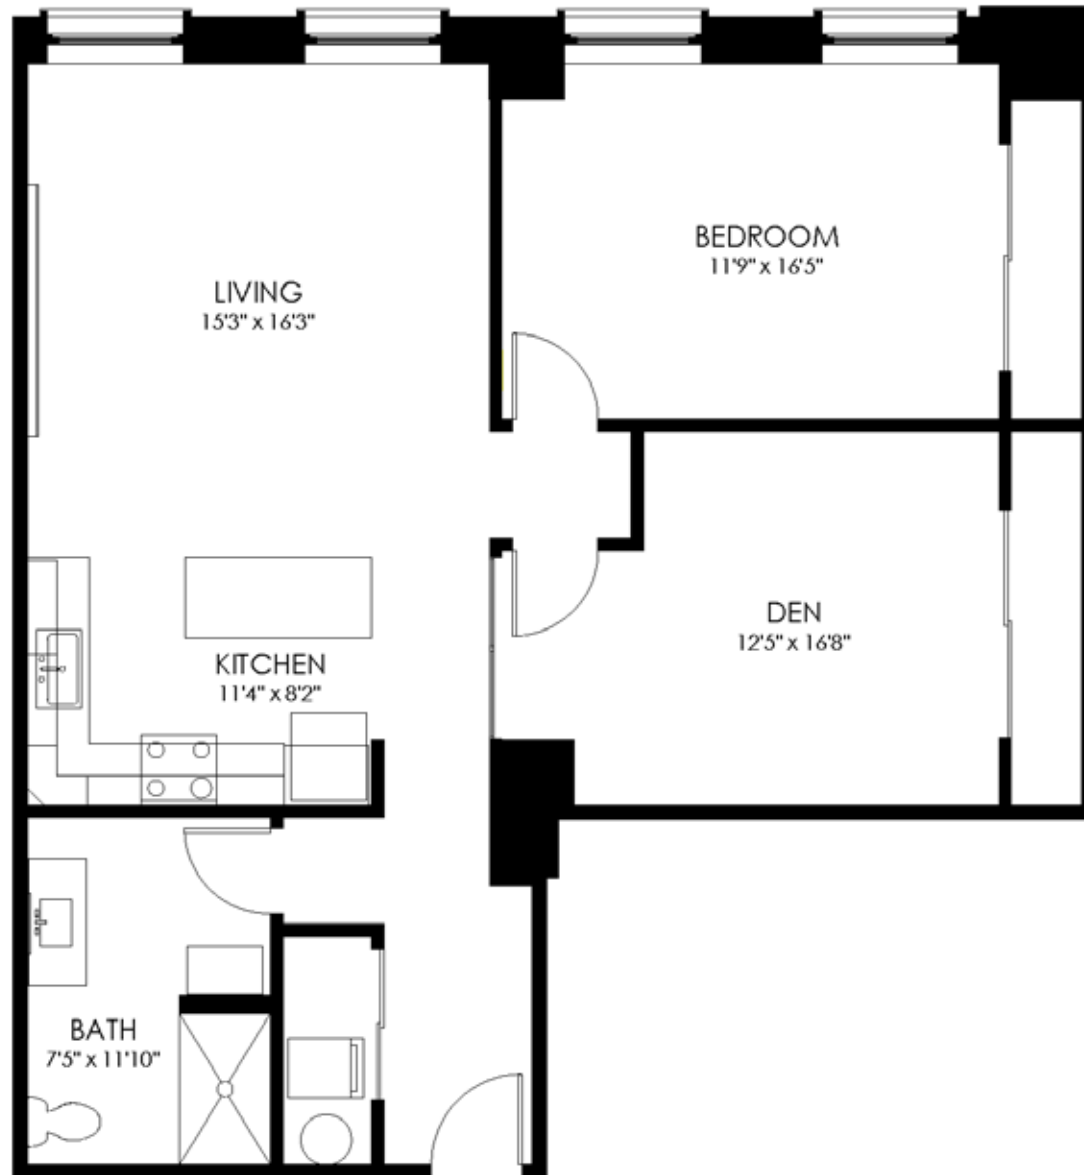

FLOOR PLAN

2D7

1 Bedroom Den
1 Bath

Square feet: 1,125

APARTMENT FEATURES

- Latch Keyless Entry
- Stainless-Steel Appliances
- Smart Thermostat
- Kitchen Island with Quartz Countertops
- In-Unit Washer/Dryer

CONTACT

101@residebpg.com
(302) 561-9966
101dupontplace.com

101
dupont
place

RESIDE // BPG

Floor Plans are an artist's rendering. All dimensions are approximate. Actual product and specifications may vary in dimension or detail. Not all features are available in every apartment. Prices and availability are subject to change. Please see a representative for details.