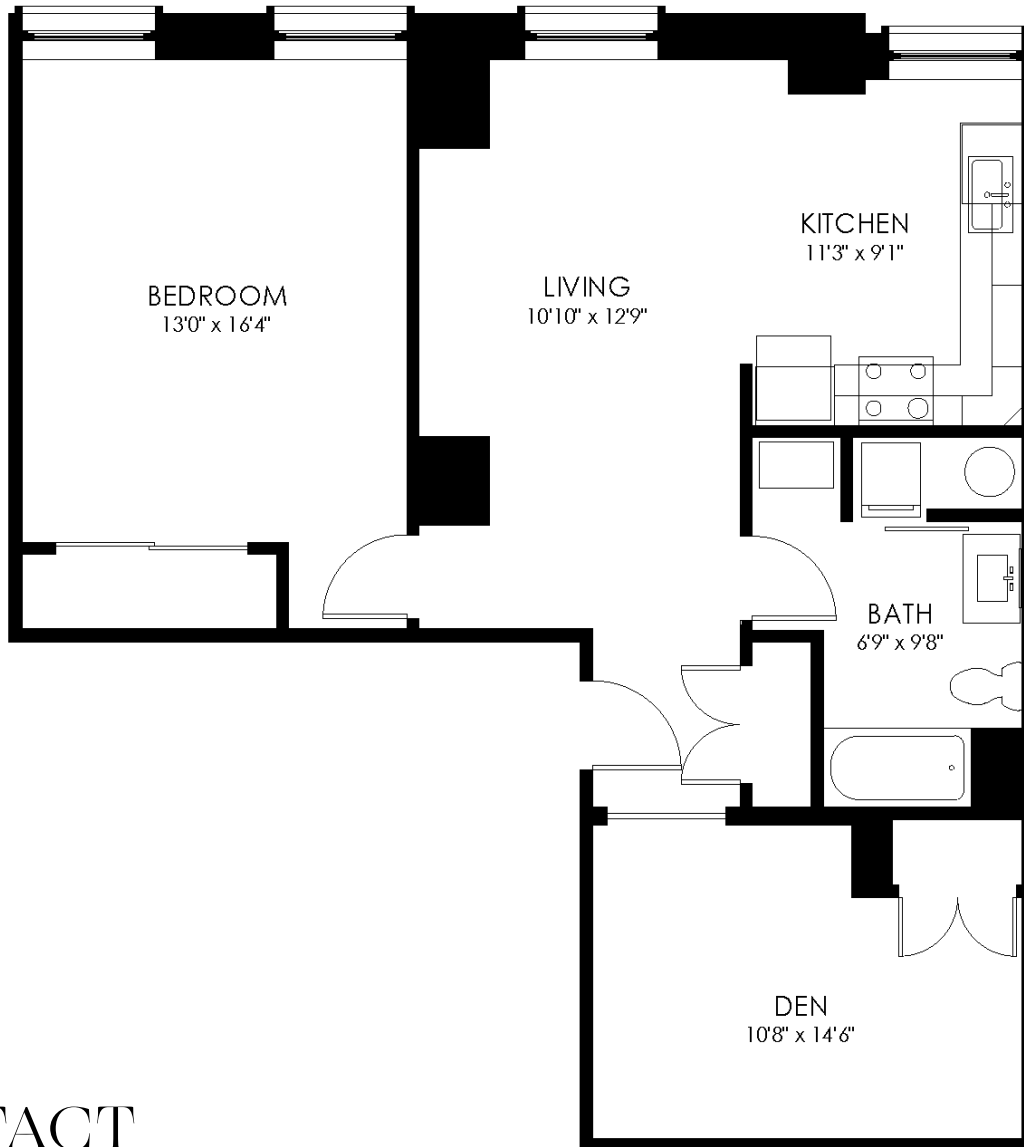

FLOOR PLAN

2D8
1 Bedroom Den
1 Bath

Square feet: 977

APARTMENT FEATURES

- Latch Keyless Entry
- Stainless-Steel Appliances
- Smart Thermostat
- Walk-in Closets
- Quartz Countertops
- In-Unit Washer/Dryer

CONTACT

101@resideBPG.com
(302) 561-9966
101dupontplace.com

101 dupont
place

RESIDE // BPG

Floor Plans are an artist's rendering. All dimensions are approximate. Actual product and specifications may vary in dimension or detail. Not all features are available in every apartment. Prices and availability are subject to change. Please see a representative for details.