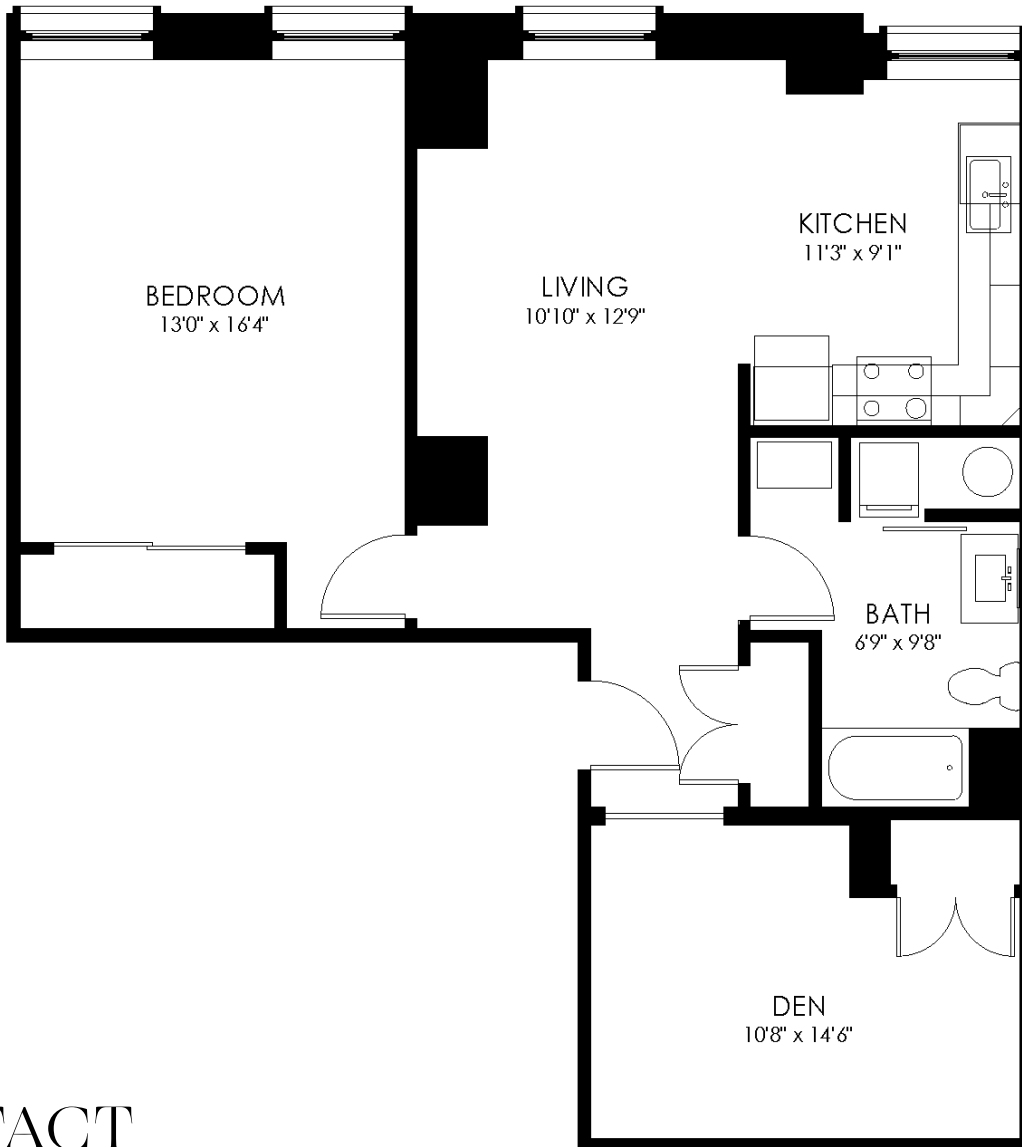

FLOOR PLAN

2D8
1 Bedroom Den
1 Bath

Square feet: 977

APARTMENT FEATURES

- Latch Keyless Entry
- Stainless-Steel Appliances
- Smart Thermostat
- Walk-in Closets
- Quartz Countertops
- In-Unit Washer/Dryer

CONTACT

101@resideBPG.com
(302) 561-9966
101dupontplace.com

101 dupont
place

RESIDE // BPG

Floor Plans are an artist's rendering. All dimensions are approximate. Actual product and specifications may vary in dimension or detail. Not all features are available in every apartment. Prices and availability are subject to change. Please see a representative for details.