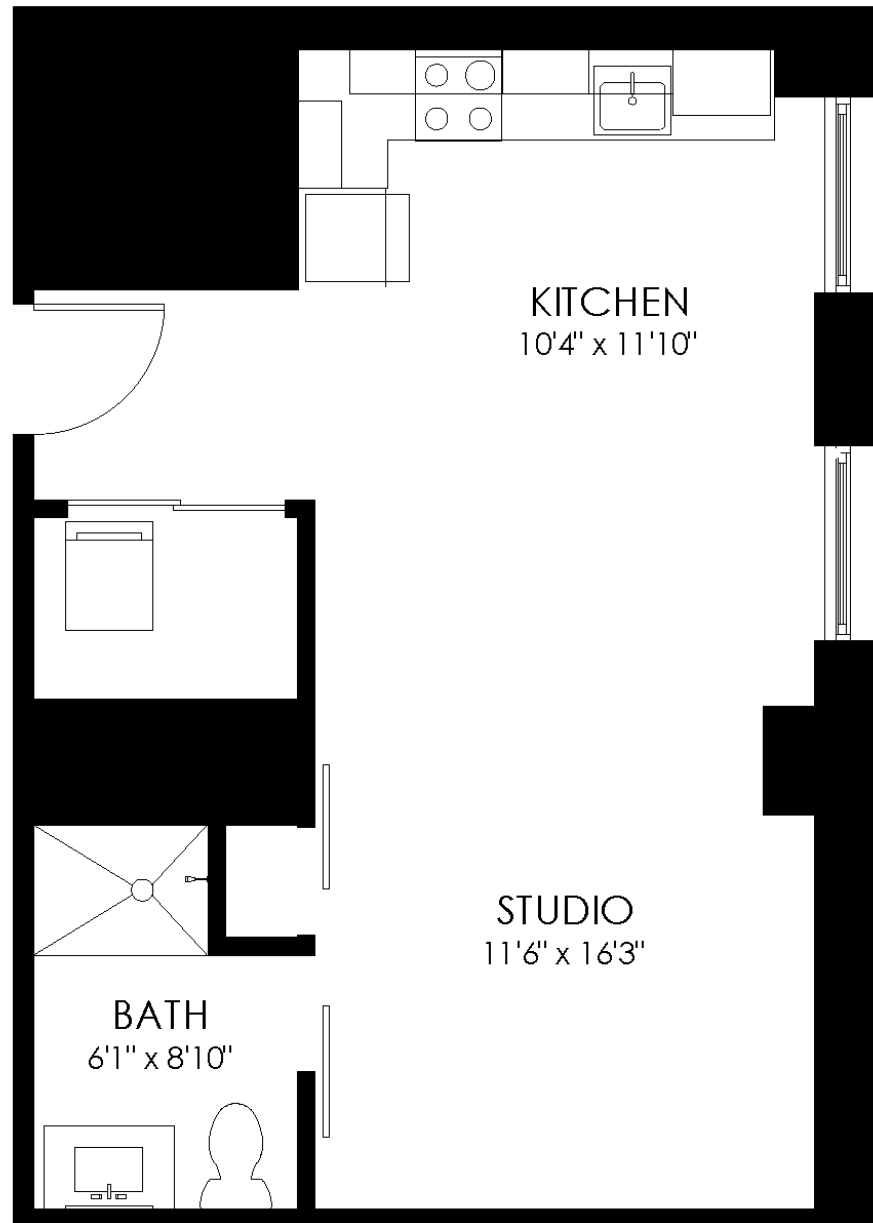

FLOOR PLAN

SD1

Studio
1 Bath

Square feet: 488

APARTMENT FEATURES

- Latch Keyless Entry
- Stainless-Steel Appliances
- Smart Thermostat
- Quartz Countertops
- In-Unit Washer/Dryer
- Glass Shower

CONTACT

101@residebpg.com
(302) 561-9966
101dupontplace.com

101
dupont
place

RESIDE // BPG

Floor Plans are an artist's rendering. All dimensions are approximate. Actual product and specifications may vary in dimension or detail. Not all features are available in every apartment. Prices and availability are subject to change. Please see a representative for details.