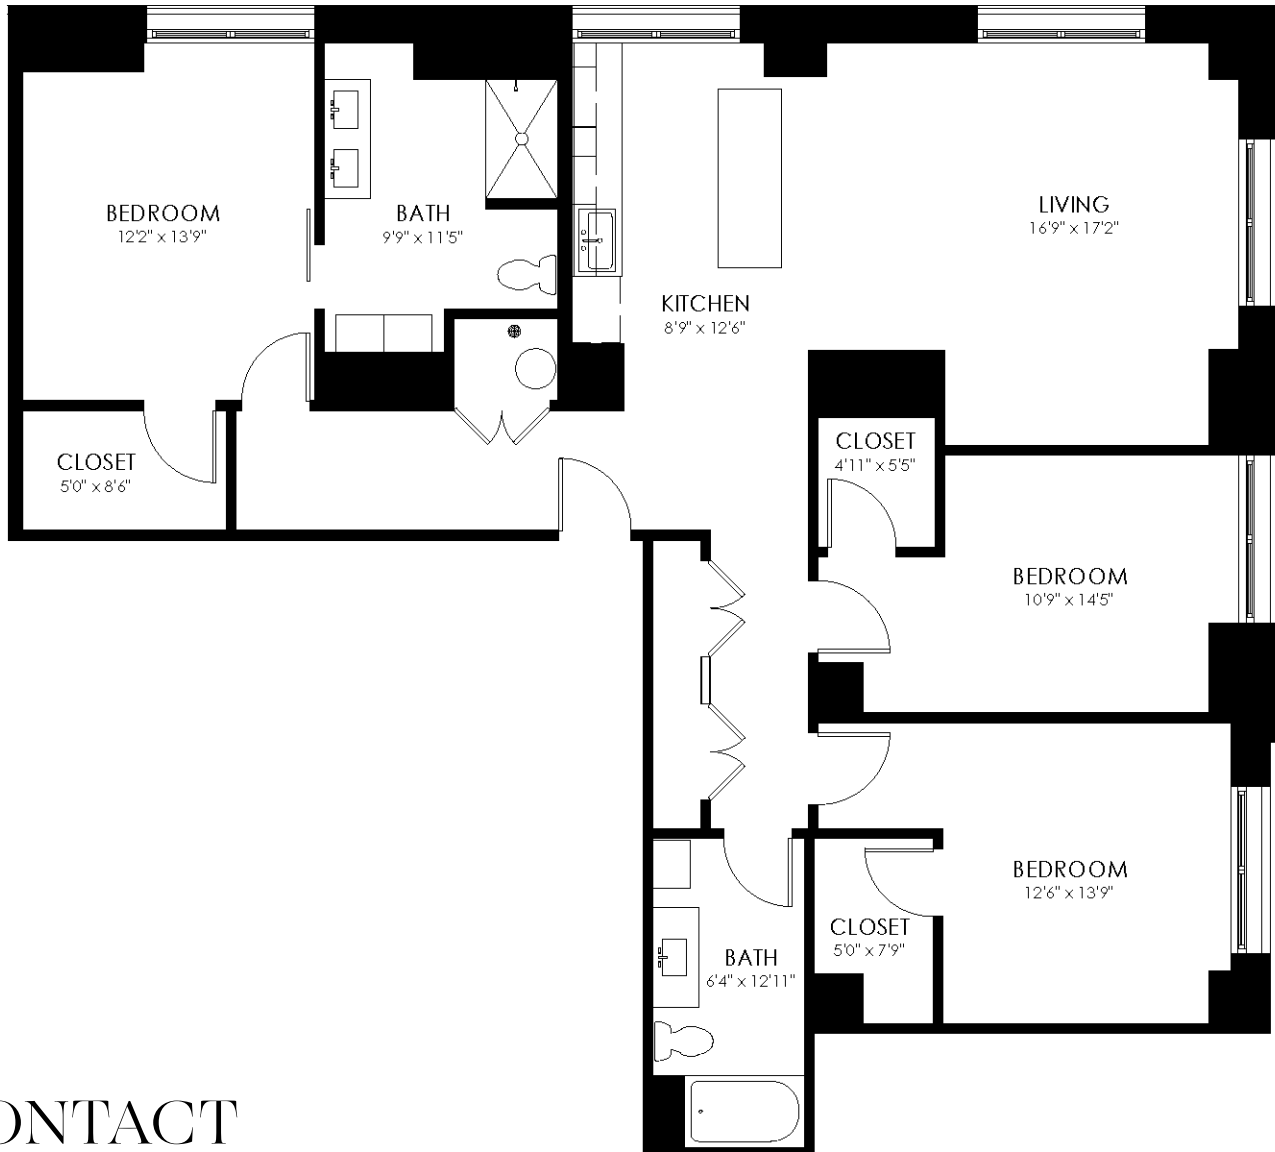

FLOOR PLAN

3DPH1
3 Bedroom Penthouse
2 Bath

Square feet: 1,704

APARTMENT FEATURES

- Latch Keyless Entry
- Smart Thermostat & Lighting Controls
- Smart Vanity Mirror
- Full Size French Door Refrigerator & Beverage Refrigerator
- Kitchen Island with Quartz Countertops
- Full Size Washer/Dryer

CONTACT

101@resideBPG.com
(302) 561-9966
101dupontplace.com

101 dupont
place

RESIDE // BPG

Floor Plans are an artist's rendering. All dimensions are approximate. Actual product and specifications may vary in dimension or detail. Not all features are available in every apartment. Prices and availability are subject to change. Please see a representative for details.