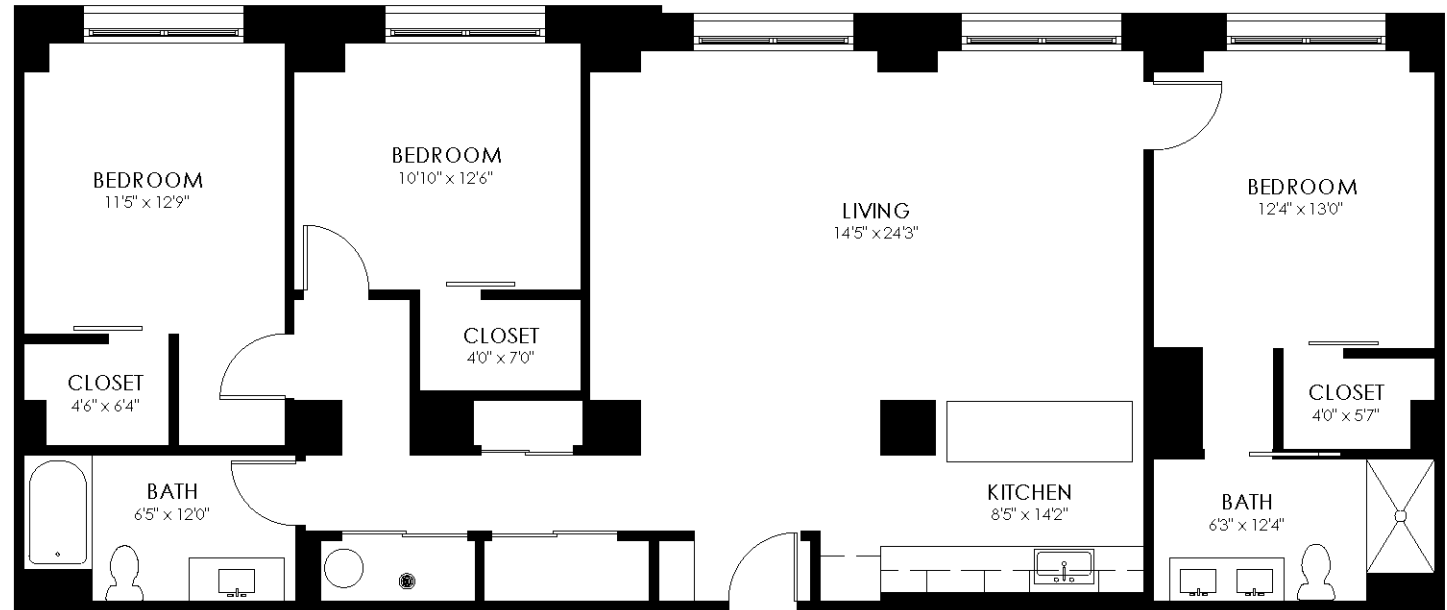

FLOOR PLAN

3DPH2

3 Bedroom Penthouse
2 Bath

Square feet: 1,599

APARTMENT FEATURES

- Latch Keyless Entry
- Smart Thermostat & Lighting Controls
- Smart Vanity Mirror
- Full Size French Door Fridge & Beverage Fridge
- Kitchen Island with Quartz Countertops
- Full Size Washer/ Dryer

CONTACT

101@residebpg.com
(302) 561-9966
101dupontplace.com

101
dupont
place

RESIDE // BPG

Floor Plans are an artist's rendering. All dimensions are approximate. Actual product and specifications may vary in dimension or detail. Not all features are available in every apartment. Prices and availability are subject to change. Please see a representative for details.