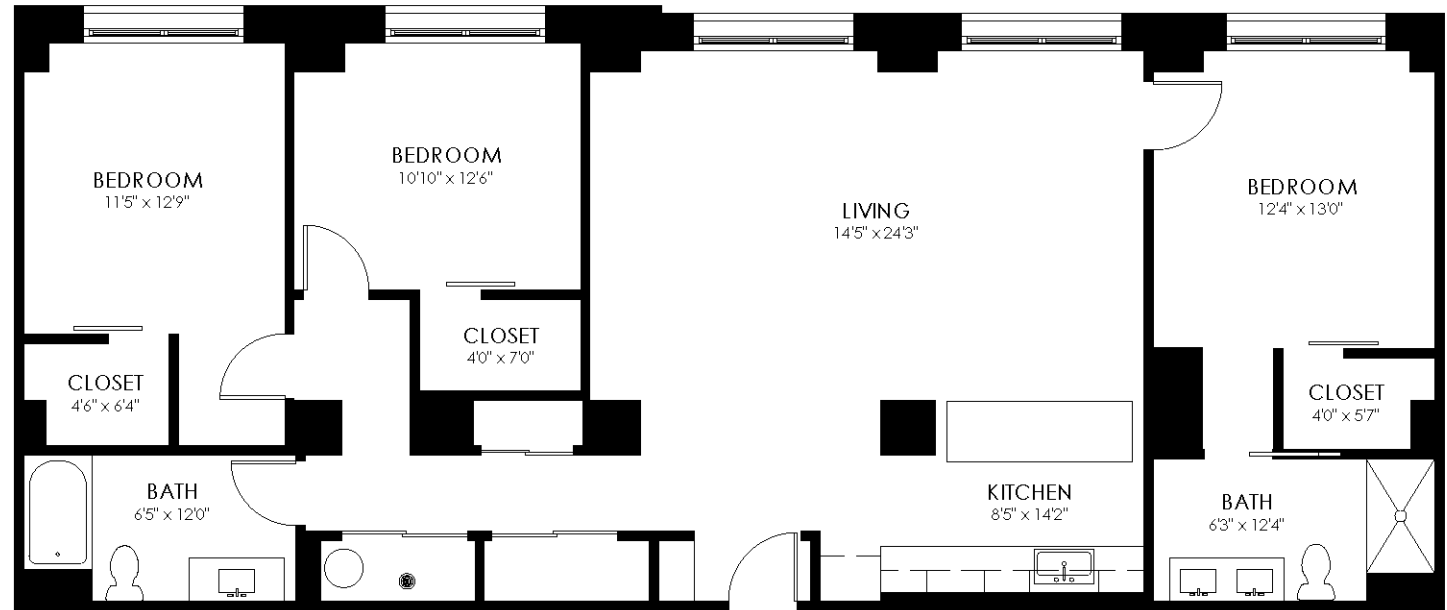

FLOOR PLAN

3DPH3

3 Bedroom Penthouse
2 Bath

Square feet: 1,561

APARTMENT FEATURES

- Latch Keyless Entry
- Smart Thermostat & Lighting Controls
- Smart Vanity Mirror
- Full Size French Door Fridge & Beverage Fridge
- Kitchen Island with Quartz Countertops
- Full Size Washer/Dryer

CONTACT

101@residebpg.com
(302) 561-9966
101dupontplace.com

101
dupont
place

RESIDE // BPG

Floor Plans are an artist's rendering. All dimensions are approximate. Actual product and specifications may vary in dimension or detail. Not all features are available in every apartment. Prices and availability are subject to change. Please see a representative for details.