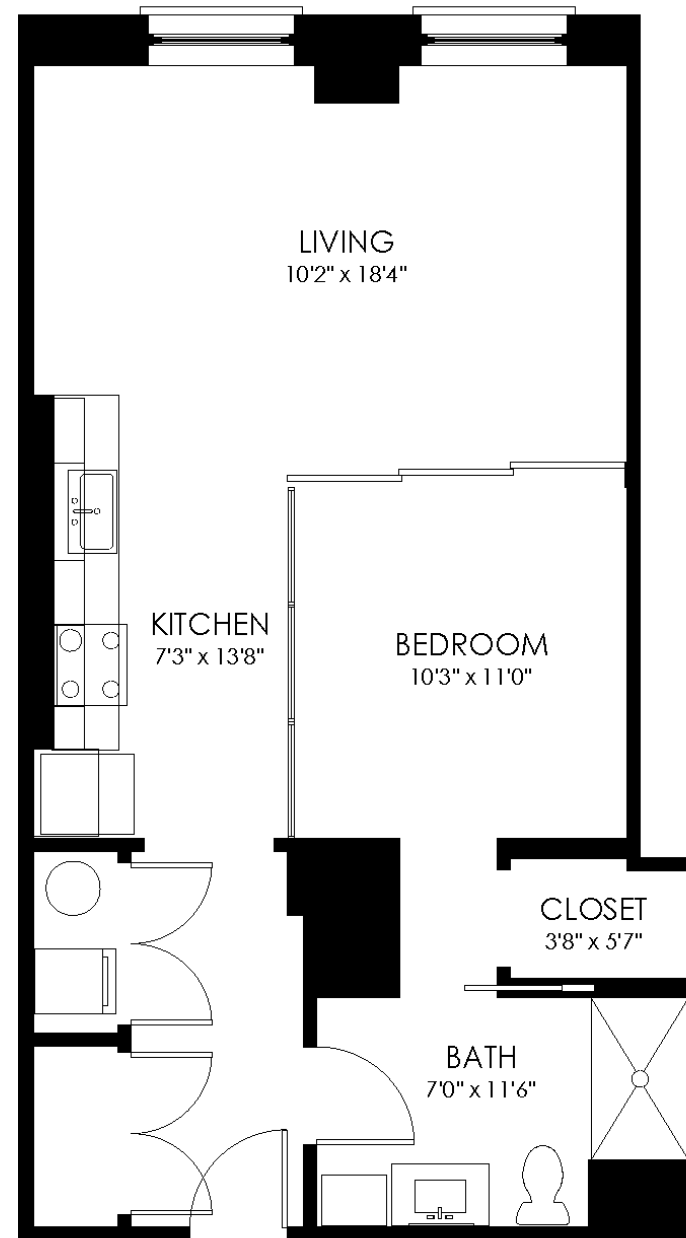

FLOOR PLAN

1D14

1 Bedroom
1 Bath

Square feet: 734

APARTMENT FEATURES

- Latch Keyless Entry
- Stainless-Steel Appliances
- Smart Thermostat
- Walk-in Closet
- Quartz Countertops
- In-Unit Washer/Dryer

CONTACT

101@residebpg.com
(302) 561-9966
101dupontplace.com

101
dupont
place

RESIDE // BPG

Floor Plans are an artist's rendering. All dimensions are approximate. Actual product and specifications may vary in dimension or detail. Not all features are available in every apartment. Prices and availability are subject to change. Please see a representative for details.