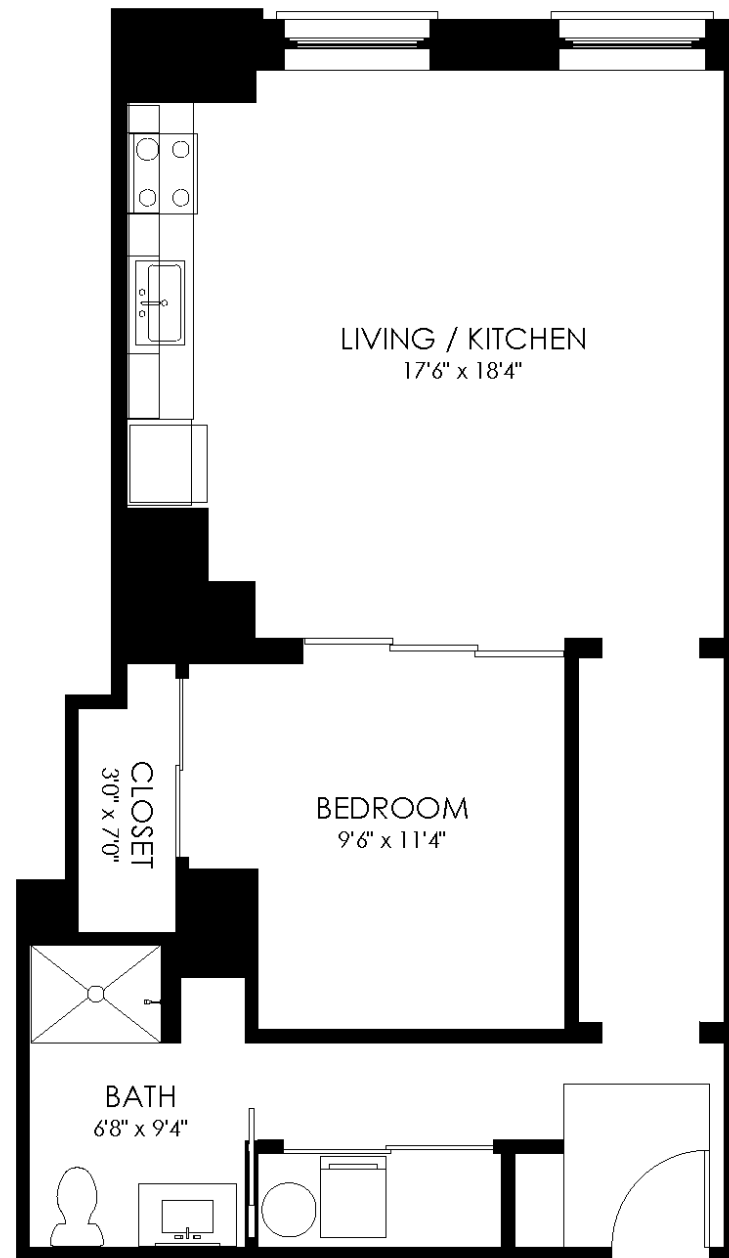

FLOOR PLAN

1D15

1 Bedroom
1 Bath

Square feet: 772

APARTMENT FEATURES

- Latch Keyless Entry
- Stainless-Steel Appliances
- Smart Thermostat
- Quartz Countertops
- In-Unit Washer/Dryer
- Glass Shower

CONTACT

101@residebpg.com
(302) 561-9966
101dupontplace.com

101
dupont
place

RESIDE // BPG

Floor Plans are an artist's rendering. All dimensions are approximate. Actual product and specifications may vary in dimension or detail. Not all features are available in every apartment. Prices and availability are subject to change. Please see a representative for details.