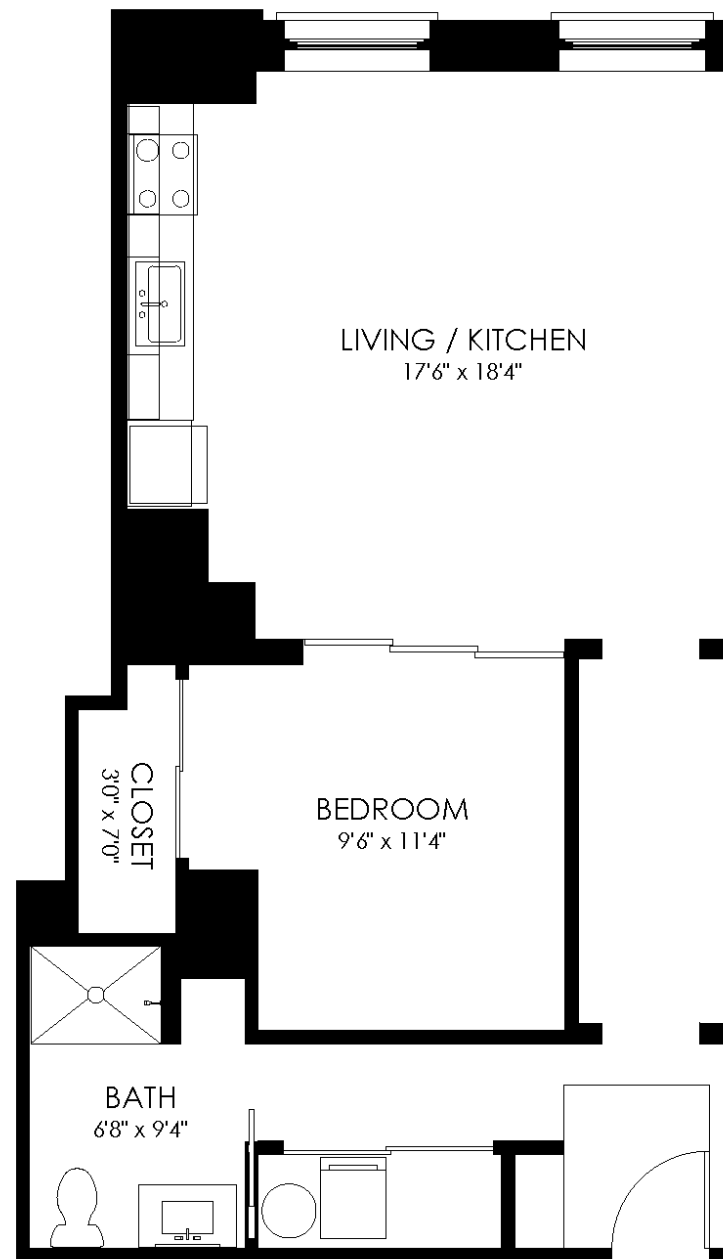

FLOOR PLAN

1D15

1 Bedroom
1 Bath

Square feet: 772

APARTMENT FEATURES

- Latch Keyless Entry
- Stainless-Steel Appliances
- Smart Thermostat
- Quartz Countertops
- In-Unit Washer/Dryer
- Glass Shower

CONTACT

101@residebpg.com
(302) 561-9966
101dupontplace.com

101
dupont
place

RESIDE // BPG

Floor Plans are an artist's rendering. All dimensions are approximate. Actual product and specifications may vary in dimension or detail. Not all features are available in every apartment. Prices and availability are subject to change. Please see a representative for details.