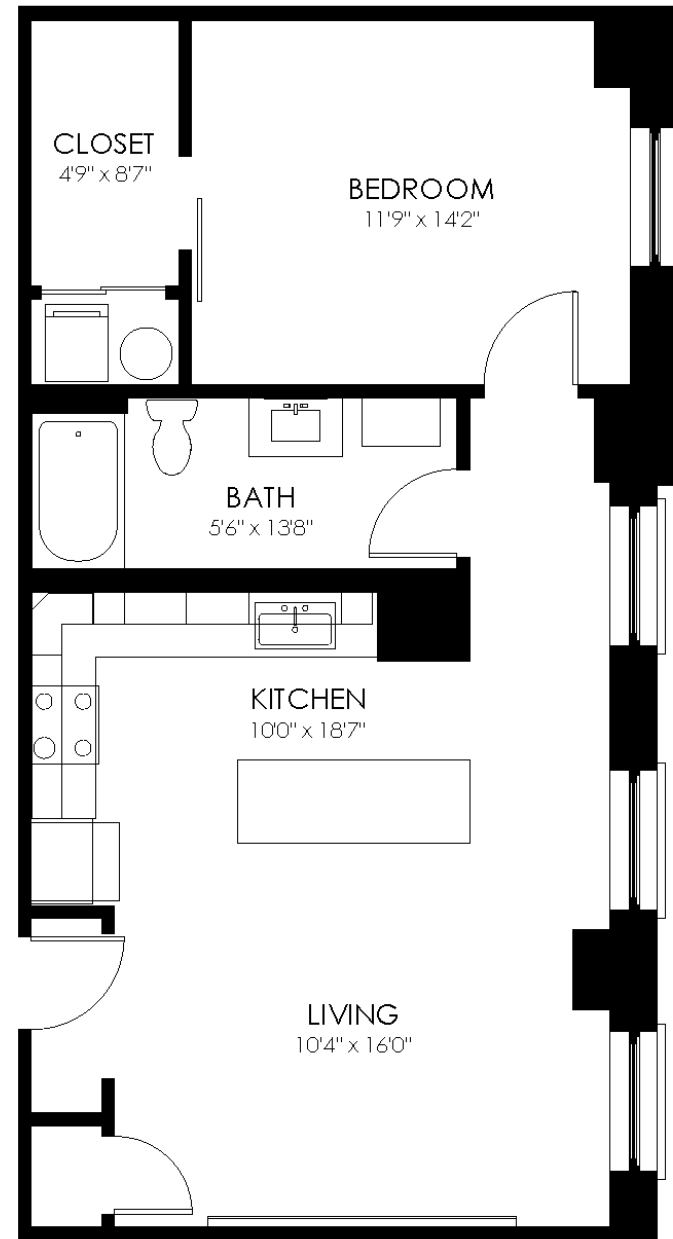

FLOOR PLAN

1D4

1 Bedroom
1 Bath

Square feet: 838

APARTMENT FEATURES

- Latch Keyless Entry
- Stainless-Steel Appliances
- Smart Thermostat
- Kitchen Island with Quartz Countertops
- In-Unit Washer/Dryer
- Walk-in Closet

CONTACT

101@residebpg.com
(302) 561-9966
101dupontplace.com

101
dupont
place

RESIDE // BPG

Floor Plans are an artist's rendering. All dimensions are approximate. Actual product and specifications may vary in dimension or detail. Not all features are available in every apartment. Prices and availability are subject to change. Please see a representative for details.