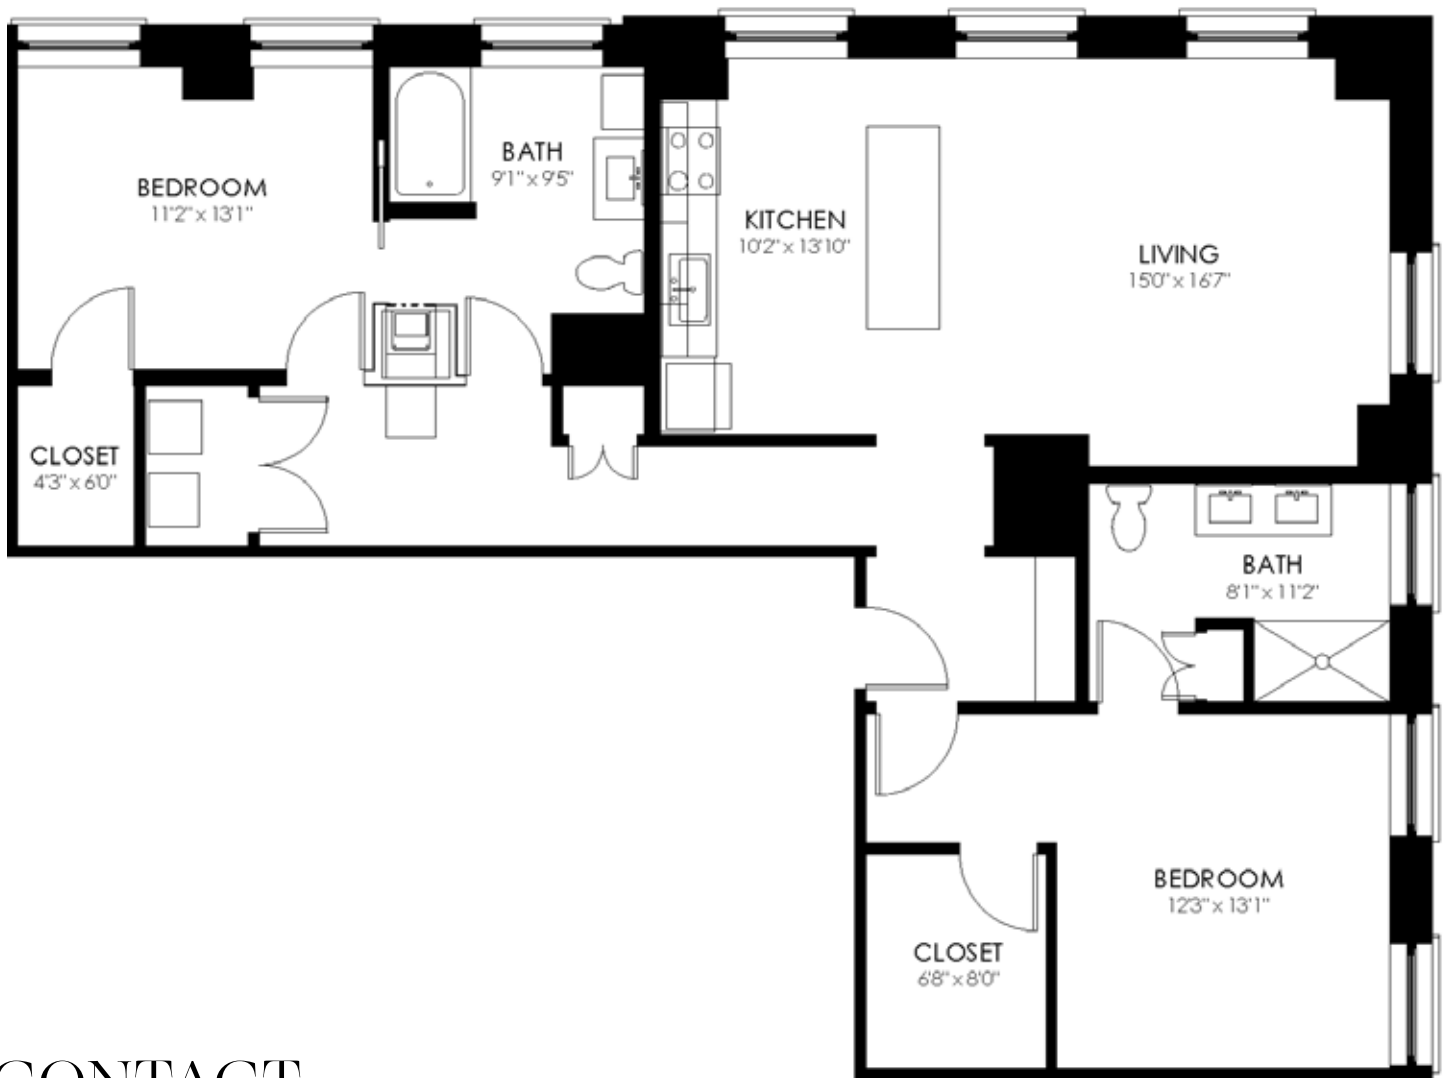

FLOOR PLAN

2D3
2 Bedroom
2 Bath

Square feet: 1,449

APARTMENT FEATURES

- Latch Keyless Entry
- Stainless-Steel Appliances
- Smart Thermostat
- Walk-in Closets
- Kitchen Island with Quartz Countertops
- In-Unit Washer/Dryer

CONTACT

101@resideBPG.com
(302) 561-9966
101dupontplace.com

101 dupont
place

RESIDE // BPG

Floor Plans are an artist's rendering. All dimensions are approximate. Actual product and specifications may vary in dimension or detail. Not all features are available in every apartment. Prices and availability are subject to change. Please see a representative for details.