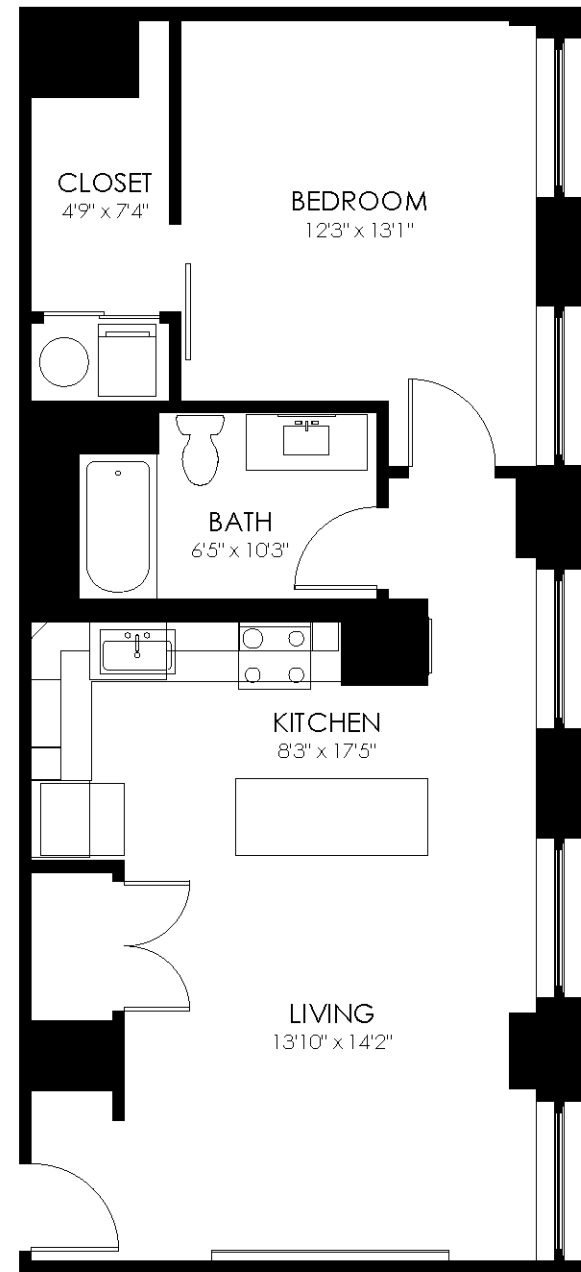

FLOOR PLAN

1D10

1 Bedroom
1 Bath

Square feet: 850

APARTMENT FEATURES

- Latch Keyless Entry
- Stainless-Steel Appliances
- Smart Thermostat
- Walk-in Closet
- Kitchen Island with Quartz Countertops
- In-Unit Washer/Dryer

CONTACT

101@residebpg.com
(302) 561-9966
101dupontplace.com

101
dupont
place

RESIDE // BPG

Floor Plans are an artist's rendering. All dimensions are approximate. Actual product and specifications may vary in dimension or detail. Not all features are available in every apartment. Prices and availability are subject to change. Please see a representative for details.