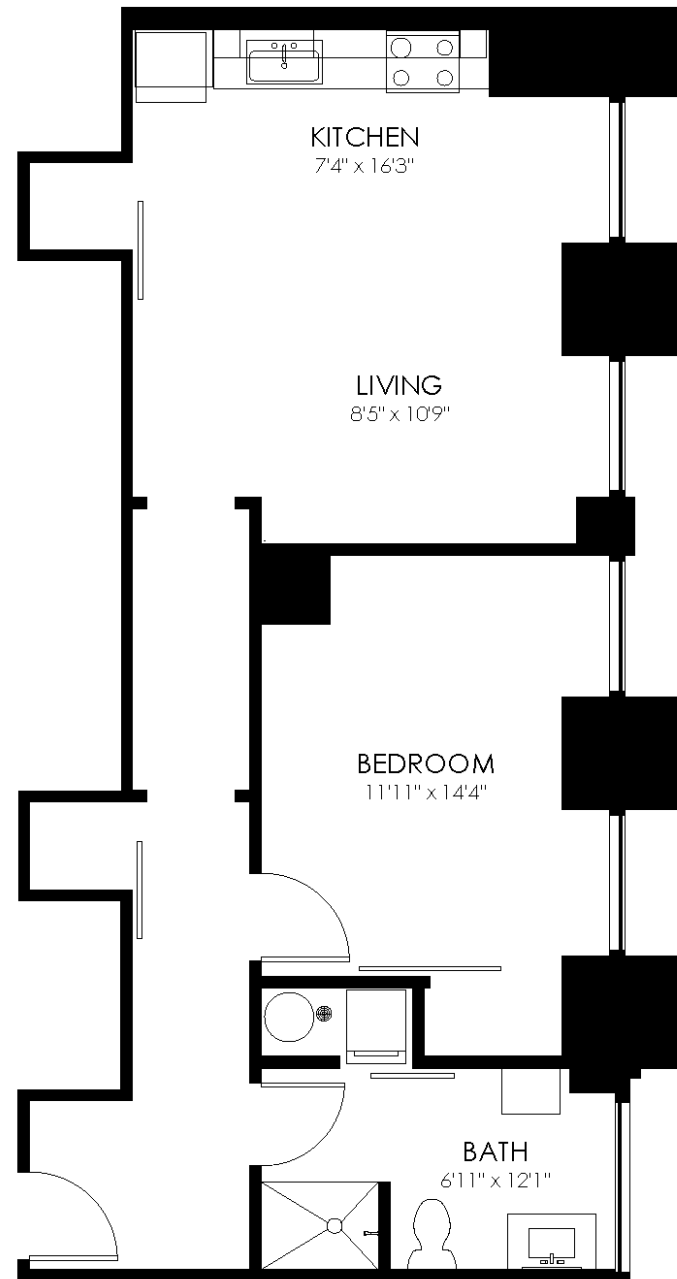

FLOOR PLAN

1D11

1 Bedroom
1 Bath

Square feet: 916

APARTMENT FEATURES

- Stainless-Steel Appliances
- Latch Keyless Entry
- Quartz Countertops
- In-Unit Washer/Dryer
- Smart Thermostat
- Glass Shower

CONTACT

101@residebpg.com
(302) 561-9966
101dupontplace.com

101
dupont
place

RESIDE // BPG

Floor Plans are an artist's rendering. All dimensions are approximate. Actual product and specifications may vary in dimension or detail. Not all features are available in every apartment. Prices and availability are subject to change. Please see a representative for details.