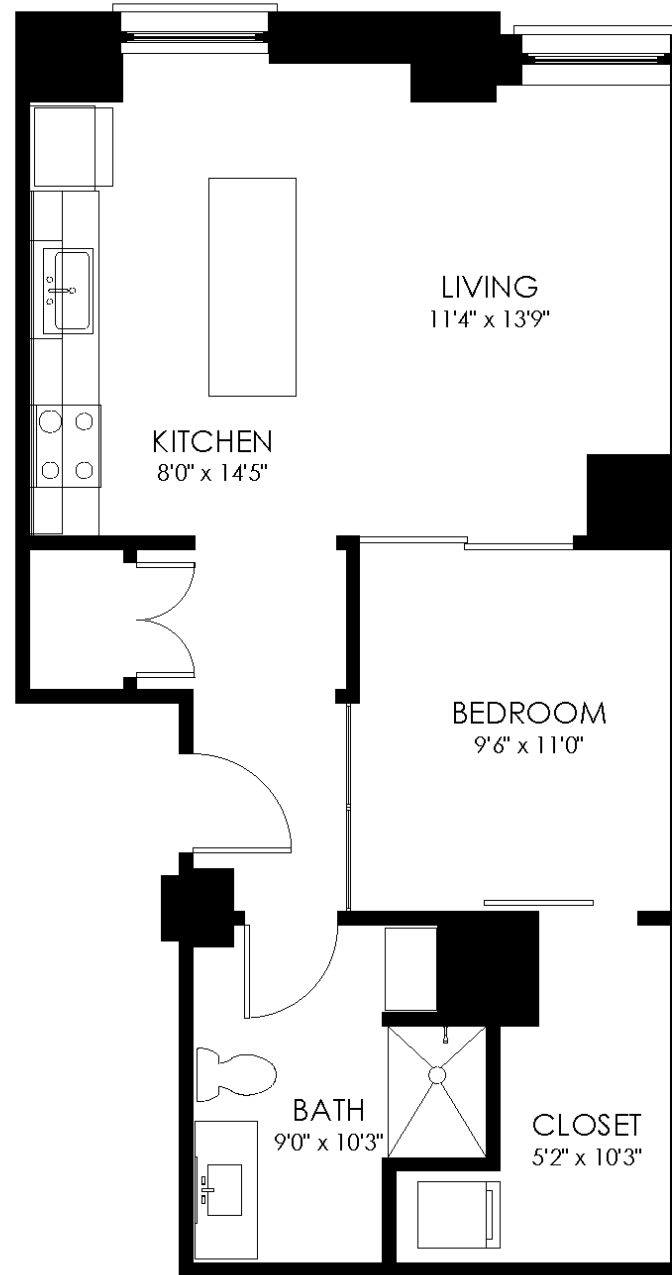

FLOOR PLAN

1D12

1 Bedroom
1 Bath

Square feet: 679

APARTMENT FEATURES

- Stainless-Steel Appliances
- Walk-in Closet
- In-Unit Washer/Dryer
- Latch Keyless Entry
- Quartz Countertops
- Smart Thermostat
- Glass Shower

CONTACT

101@residebpg.com
(302) 561-9966
101dupontplace.com

101
dupont
place

RESIDE // BPG

Floor Plans are an artist's rendering. All dimensions are approximate. Actual product and specifications may vary in dimension or detail. Not all features are available in every apartment. Prices and availability are subject to change. Please see a representative for details.