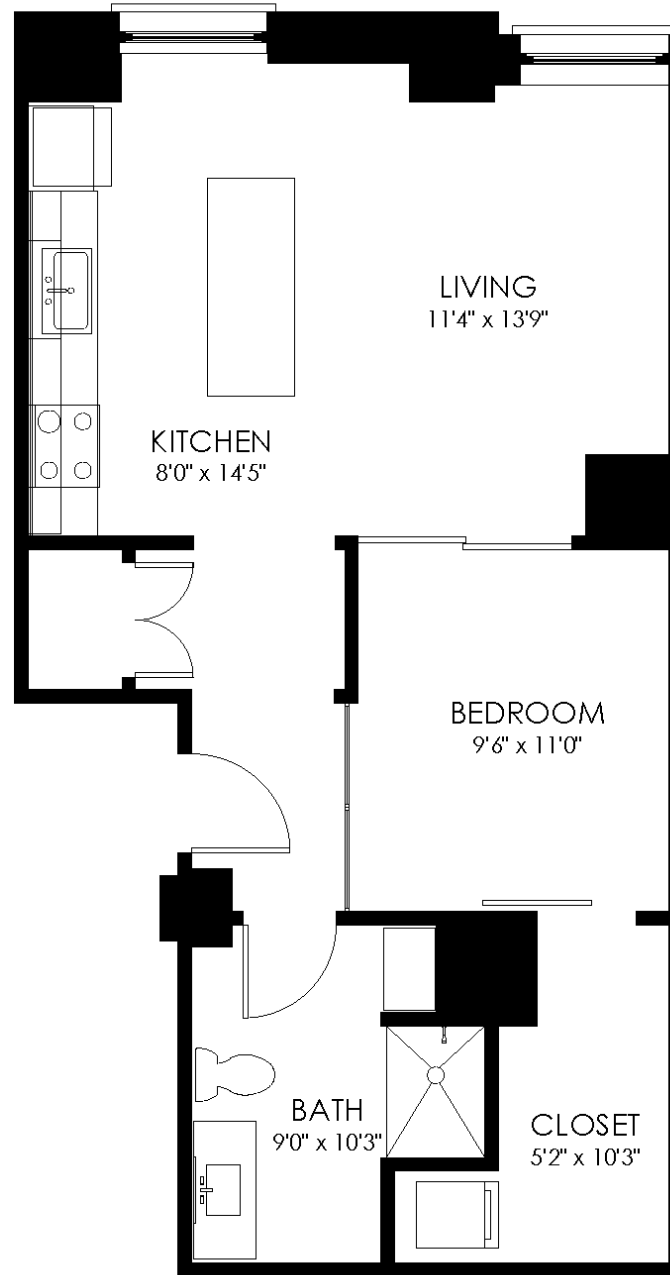

FLOOR PLAN

1D12

1 Bedroom
1 Bath

Square feet: 679

APARTMENT FEATURES

- Stainless-Steel Appliances
- Walk-in Closet
- In-Unit Washer/Dryer
- Latch Keyless Entry
- Quartz Countertops
- Smart Thermostat
- Glass Shower

CONTACT

101@residebpg.com
(302) 561-9966
101dupontplace.com

101
dupont
place

RESIDE // BPG

Floor Plans are an artist's rendering. All dimensions are approximate. Actual product and specifications may vary in dimension or detail. Not all features are available in every apartment. Prices and availability are subject to change. Please see a representative for details.