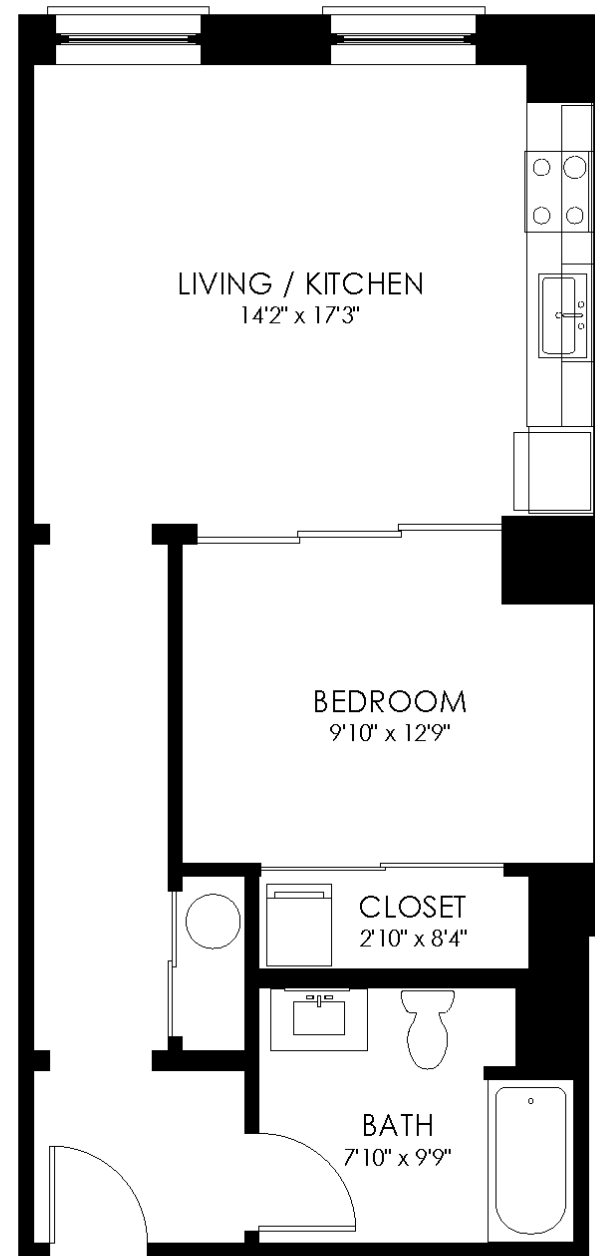

FLOOR PLAN

1D13

1 Bedroom

1 Bath

Square feet: 676

APARTMENT FEATURES

- Latch Keyless Entry
- Stainless-Steel Appliances
- Smart Thermostat
- Quartz Countertops
- In-Unit Washer/Dryer
- Soaking Tub

CONTACT

101@residebpg.com
(302) 561-9966
101dupontplace.com

101
dupont
place

RESIDE // BPG

Floor Plans are an artist's rendering. All dimensions are approximate. Actual product and specifications may vary in dimension or detail. Not all features are available in every apartment. Prices and availability are subject to change. Please see a representative for details.