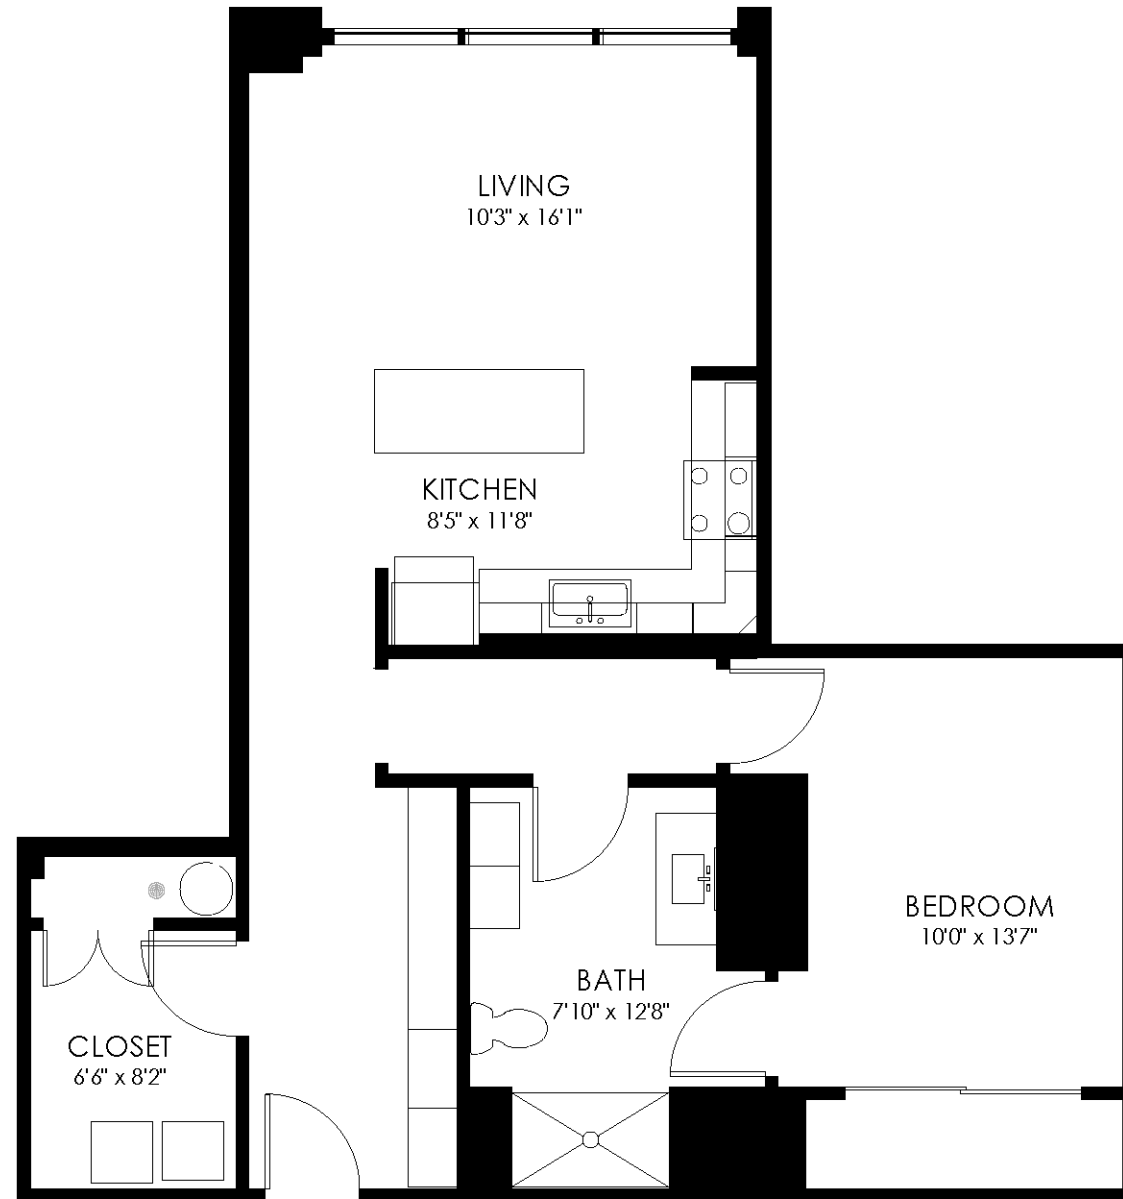

FLOOR PLAN

1D16

1 Bedroom
1 Bath

Square feet: 915

APARTMENT FEATURES

- Latch Keyless Entry
- Stainless-Steel Appliances
- Smart Thermostat
- Walk-in Closets
- Kitchen Island with Quartz Countertops
- In-Unit Washer/Dryer

CONTACT

101@residebpg.com
(302) 561-9966
101dupontplace.com

101
dupont
place

RESIDE // BPG

Floor Plans are an artist's rendering. All dimensions are approximate. Actual product and specifications may vary in dimension or detail. Not all features are available in every apartment. Prices and availability are subject to change. Please see a representative for details.