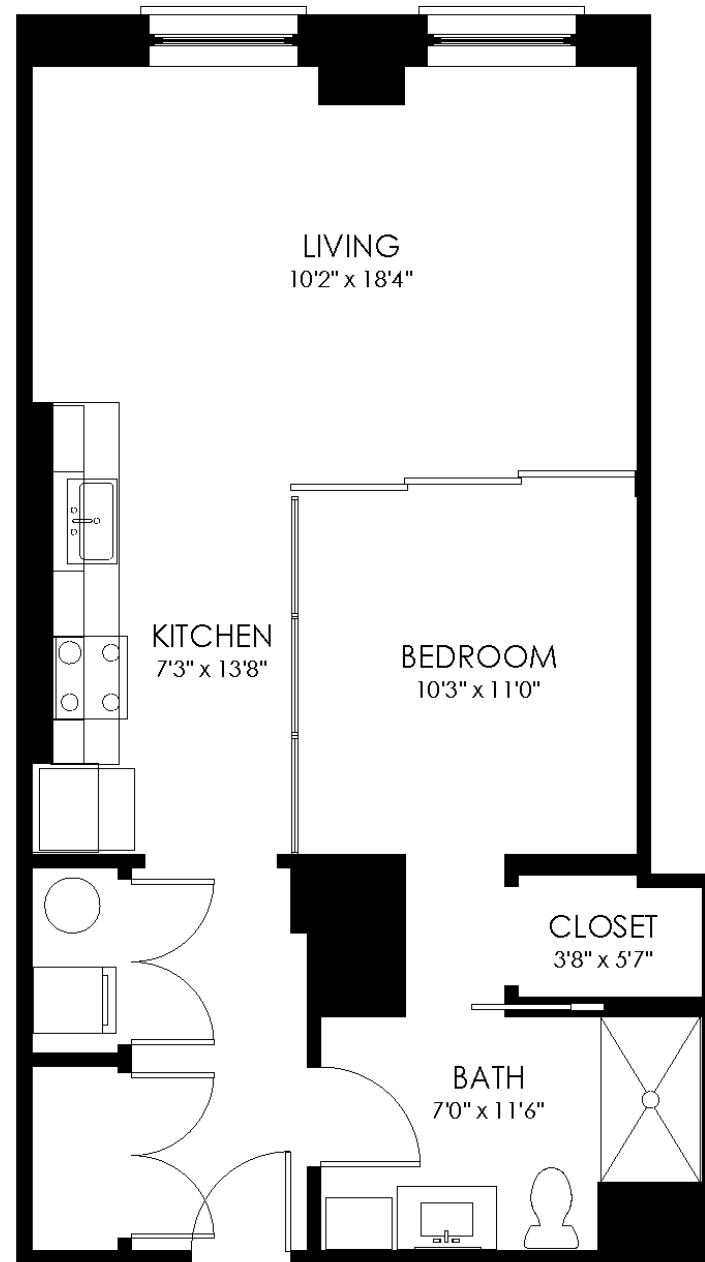

FLOOR PLAN

1D1D

1 Bedroom
1 Bath

Square feet: 734

APARTMENT FEATURES

- Stainless-Steel Appliances
- Walk-in Closet
- In-Unit Washer/Dryer
- Latch Keyless Entry
- Quartz Countertops
- Smart Thermostat
- Glass Shower

CONTACT

101@residebpg.com
(302) 561-9966
101dupontplace.com

101
dupont
place

RESIDE // BPG

Floor Plans are an artist's rendering. All dimensions are approximate. Actual product and specifications may vary in dimension or detail. Not all features are available in every apartment. Prices and availability are subject to change. Please see a representative for details.