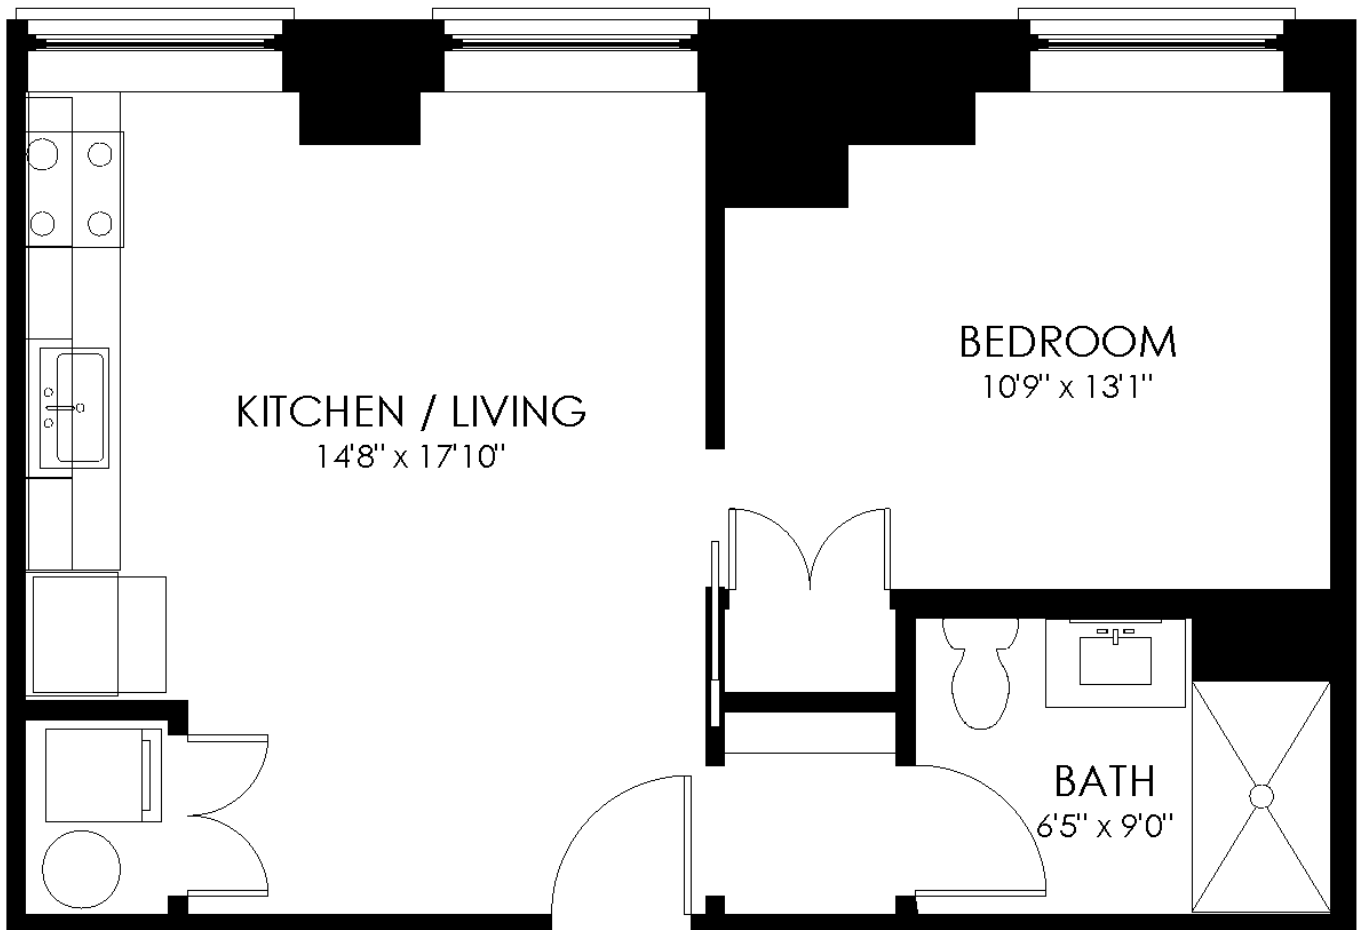

FLOOR PLAN

1D1J
1 Bedroom
1 Bath

Square feet: 570

APARTMENT FEATURES

- Latch Keyless Entry
- Stainless-Steel Appliances
- Smart Thermostat
- Quartz Countertops
- In-Unit Washer/Dryer
- Glass Shower

CONTACT

101@resideBPG.com
(302) 561-9966
101dupontplace.com

101 dupont
place

RESIDE // BPG

Floor Plans are an artist's rendering. All dimensions are approximate. Actual product and specifications may vary in dimension or detail. Not all features are available in every apartment. Prices and availability are subject to change. Please see a representative for details.