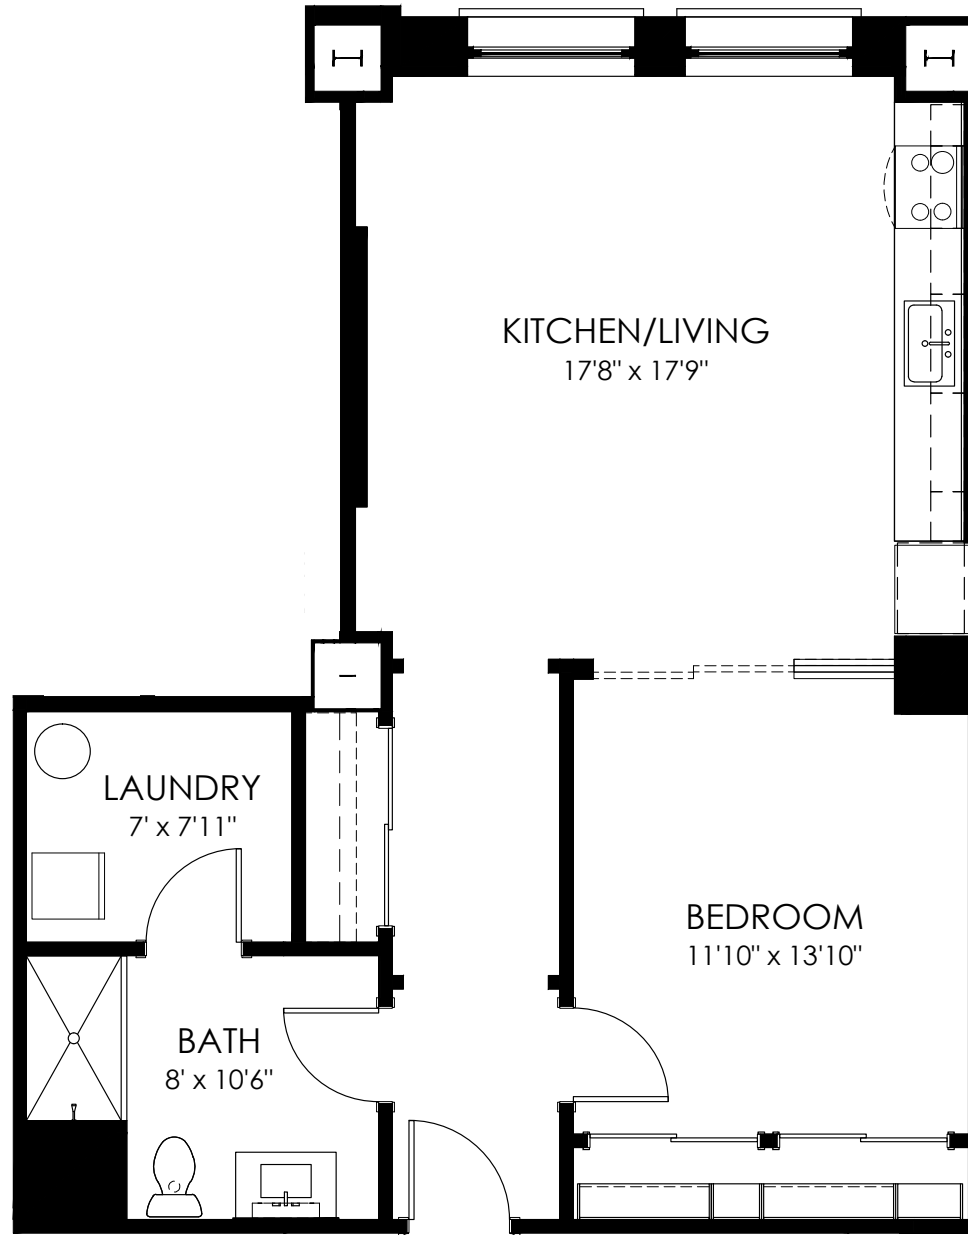

# FLOOR PLAN

1D23

1 Bedroom  
1 Bath

Square feet: 826

## APARTMENT FEATURES

- Latch Keyless Entry
- Stainless-Steel Appliances
- Smart Thermostat
- Quartz Countertops
- In-Unit Washer/Dryer
- Glass Shower

## CONTACT

101@residebpg.com  
Phone  
101dupontplace.com

101  
dupont  
place

RESIDE // BPG

Floor Plans are an artist's rendering. All dimensions are approximate. Actual product and specifications may vary in dimension or detail. Not all features are available in every apartment. Prices and availability are subject to change. Please see a representative for details.