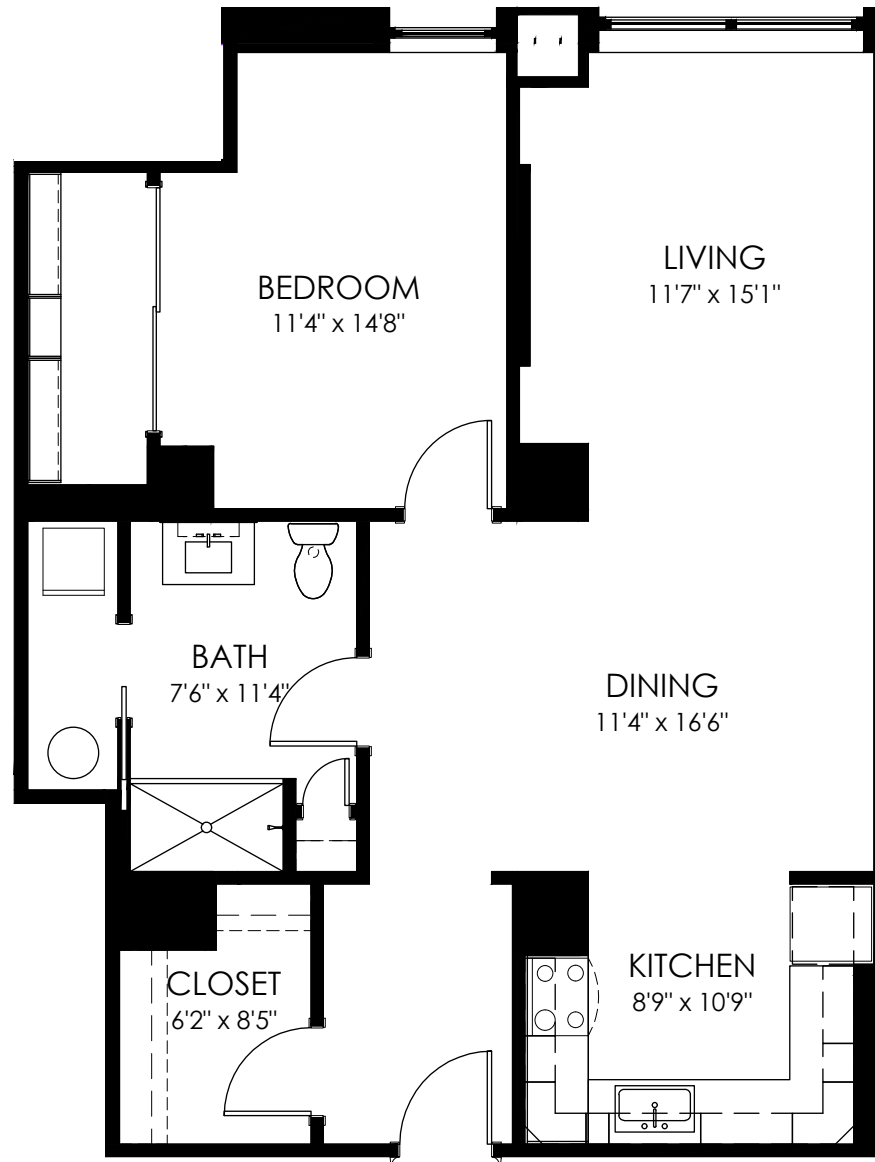

FLOOR PLAN

1D24

1 Bedroom
1 Bath

Square feet: 934

APARTMENT FEATURES

- Latch Keyless Entry
- Stainless-Steel Appliances
- Smart Thermostat
- Quartz Countertops
- In-Unit Washer/Dryer
- Glass Shower
- Walk-In Closet

CONTACT

101@residebpg.com
Phone
101dupontplace.com

101
dupont
place

RESIDE // BPG

Floor Plans are an artist's rendering. All dimensions are approximate. Actual product and specifications may vary in dimension or detail. Not all features are available in every apartment. Prices and availability are subject to change. Please see a representative for details.