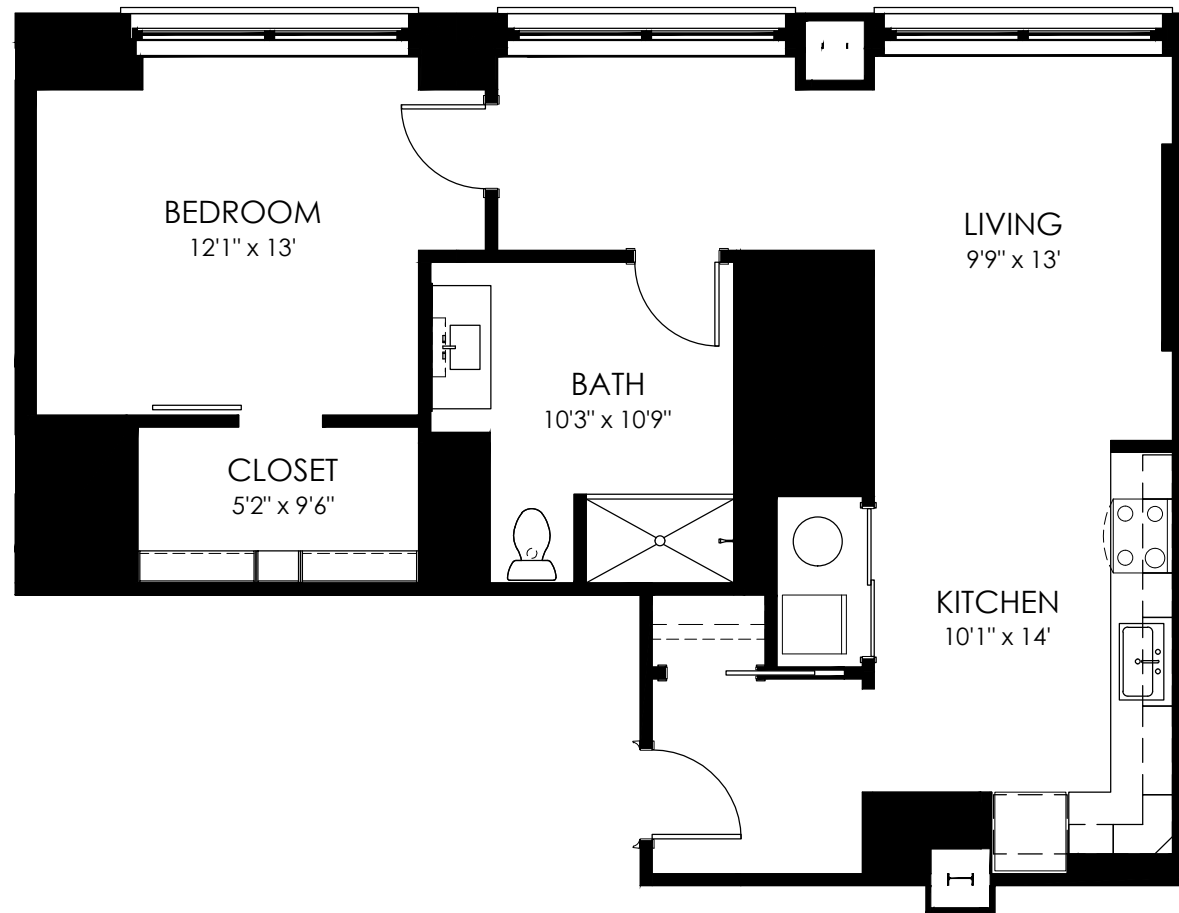

FLOOR PLAN

1D25

1 Bedroom
1 Bath

Square feet: 876

APARTMENT FEATURES

- Latch Keyless Entry
- Stainless-Steel Appliances
- Smart Thermostat
- Quartz Countertops
- In-Unit Washer/Dryer
- Glass Shower
- Walk-In Closet

CONTACT

101@residebpg.com
Phone
101dupontplace.com

101
dupont
place

RESIDE // BPG

Floor Plans are an artist's rendering. All dimensions are approximate. Actual product and specifications may vary in dimension or detail. Not all features are available in every apartment. Prices and availability are subject to change. Please see a representative for details.