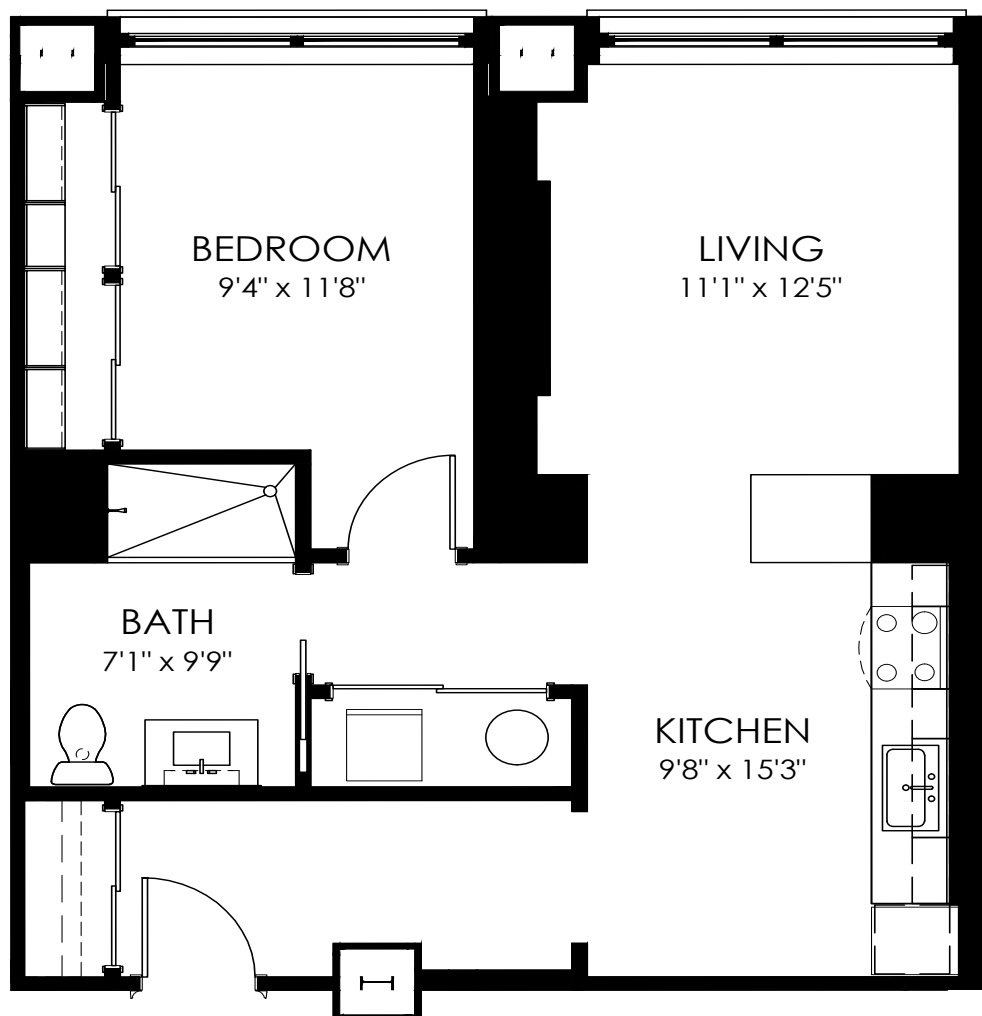

FLOOR PLAN

1D26
1 Bedroom
1 Bath

Square feet: 727

APARTMENT FEATURES

- Latch Keyless Entry
- Stainless-Steel Appliances
- Smart Thermostat
- Quartz Countertops
- In-Unit Washer/Dryer
- Glass Shower

CONTACT

101@resideBPG.com
(302) 561-9966
101dupontplace.com

101 dupont
place

RESIDE // BPG

Floor Plans are an artist's rendering. All dimensions are approximate. Actual product and specifications may vary in dimension or detail. Not all features are available in every apartment. Prices and availability are subject to change. Please see a representative for details.