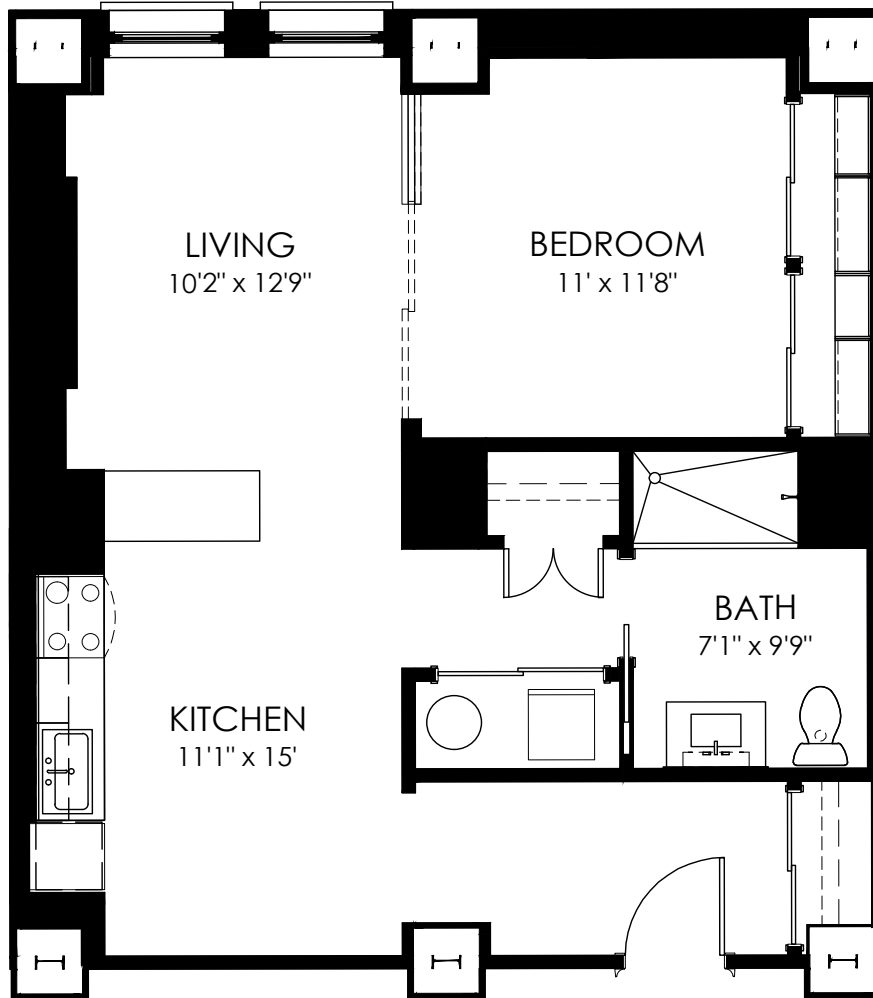

FLOOR PLAN

1D27
1 Bedroom
1 Bath

Square feet: 747

APARTMENT FEATURES

- Latch Keyless Entry
- Stainless-Steel Appliances
- Smart Thermostat
- Quartz Countertops
- In-Unit Washer/Dryer
- Glass Shower

CONTACT

101@resideBPG.com
(302) 561-9966
101dupontplace.com

101 dupont
place

RESIDE // BPG

Floor Plans are an artist's rendering. All dimensions are approximate. Actual product and specifications may vary in dimension or detail. Not all features are available in every apartment. Prices and availability are subject to change. Please see a representative for details.