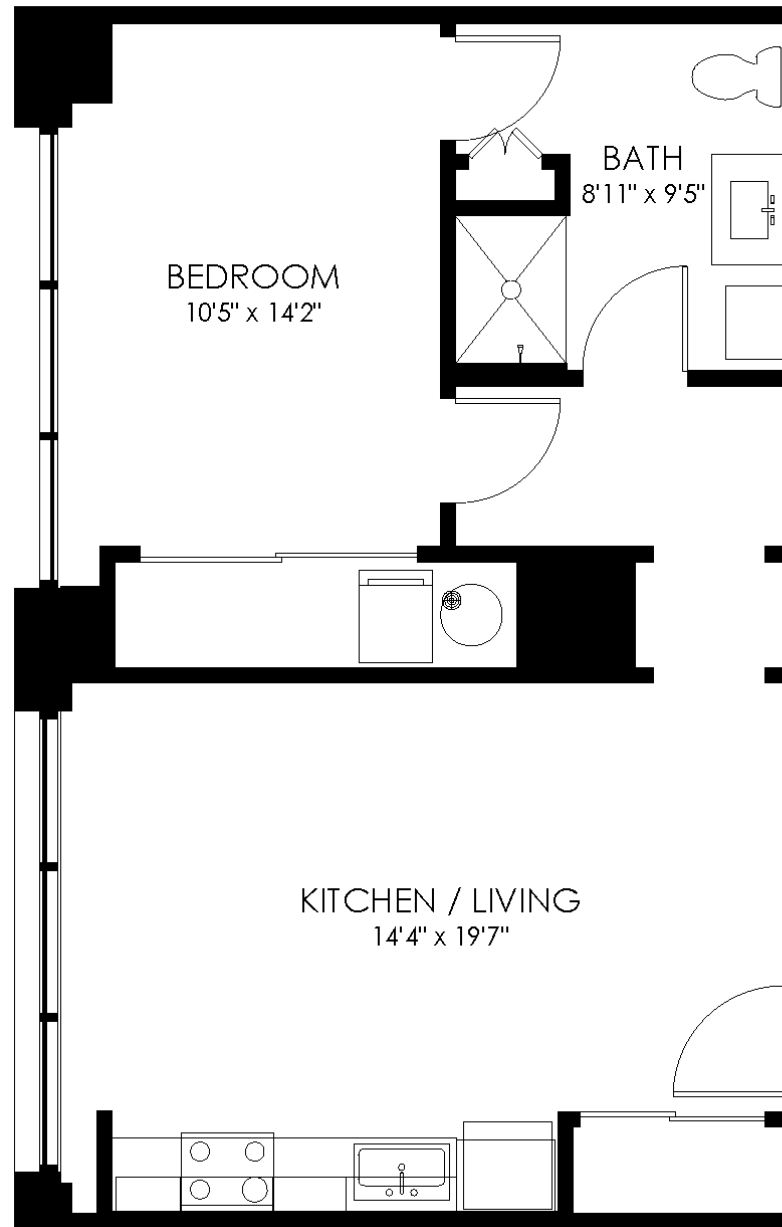

FLOOR PLAN

1D3J

1 Bedroom
1 Bath

Square feet: 677

APARTMENT FEATURES

- Latch Keyless Entry
- Stainless-Steel Appliances
- Smart Thermostat
- Quartz Countertops
- In-Unit Washer/Dryer
- Glass Shower

CONTACT

101@residebpg.com
(302) 561-9966
101dupontplace.com

101
dupont
place

RESIDE // BPG

Floor Plans are an artist's rendering. All dimensions are approximate. Actual product and specifications may vary in dimension or detail. Not all features are available in every apartment. Prices and availability are subject to change. Please see a representative for details.