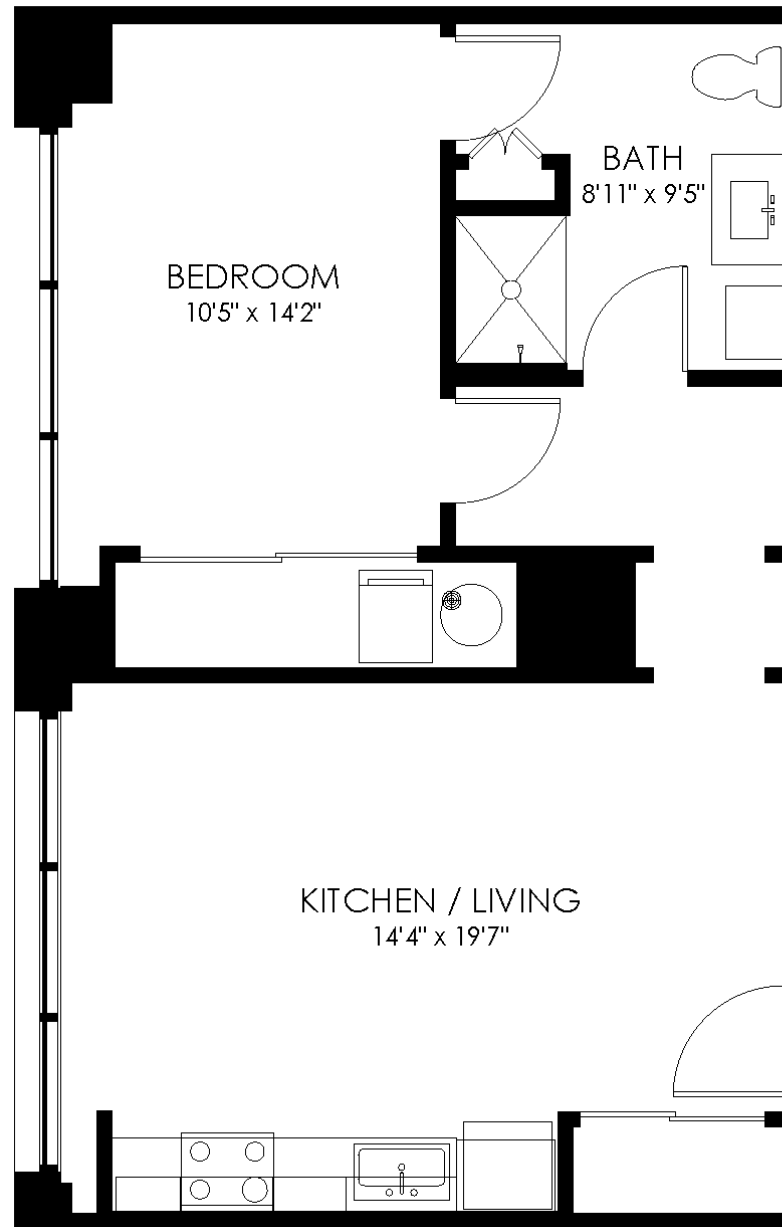

FLOOR PLAN

1D4J

1 Bedroom
1 Bath

Square feet: 673

APARTMENT FEATURES

- Latch Keyless Entry
- Stainless-Steel Appliances
- Smart Thermostat
- Quartz Countertops
- In-Unit Washer/Dryer
- Glass Shower

CONTACT

101@residebpg.com
(302) 561-9966
101dupontplace.com

101
dupont
place

RESIDE // BPG

Floor Plans are an artist's rendering. All dimensions are approximate. Actual product and specifications may vary in dimension or detail. Not all features are available in every apartment. Prices and availability are subject to change. Please see a representative for details.