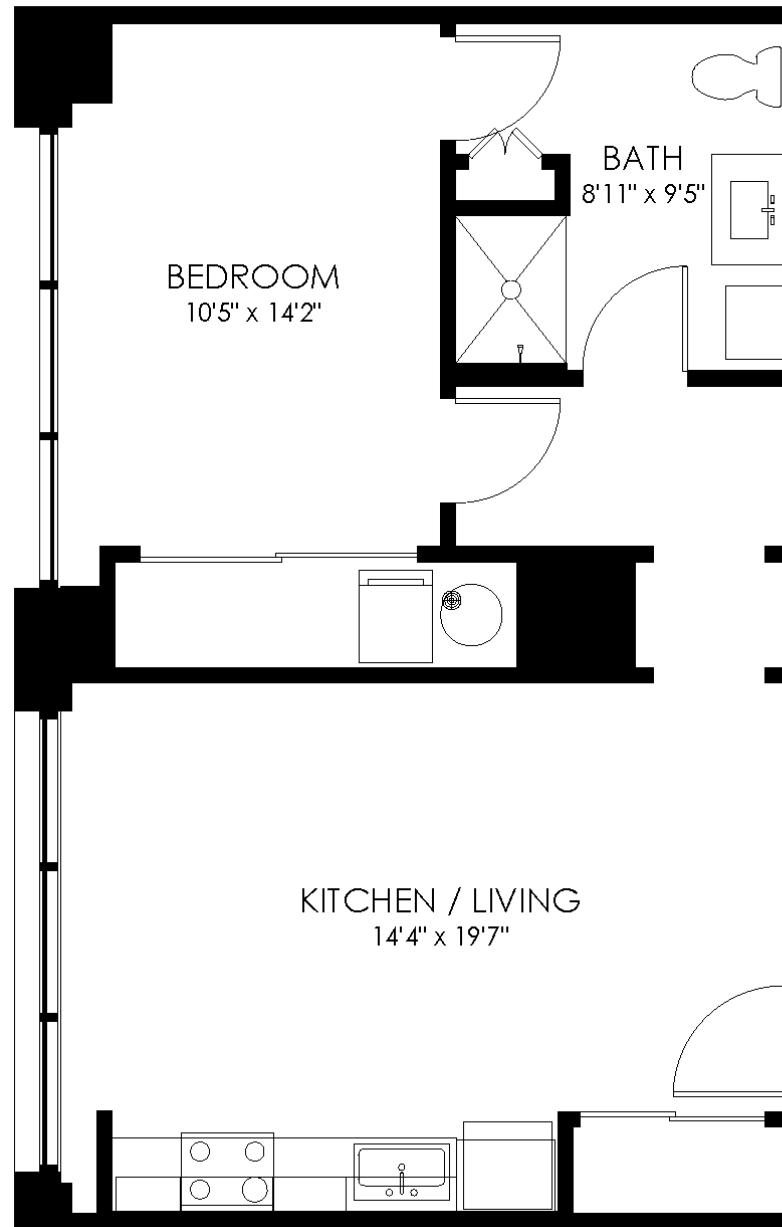

FLOOR PLAN

1D4J

1 Bedroom

1 Bath

Square feet: 673

APARTMENT FEATURES

- Latch Keyless Entry
- Stainless-Steel Appliances
- Smart Thermostat
- Quartz Countertops
- In-Unit Washer/Dryer
- Glass Shower

CONTACT

101@residebpg.com
(302) 561-9966
101dupontplace.com

101
dupont
place

RESIDE // BPG

Floor Plans are an artist's rendering. All dimensions are approximate. Actual product and specifications may vary in dimension or detail. Not all features are available in every apartment. Prices and availability are subject to change. Please see a representative for details.