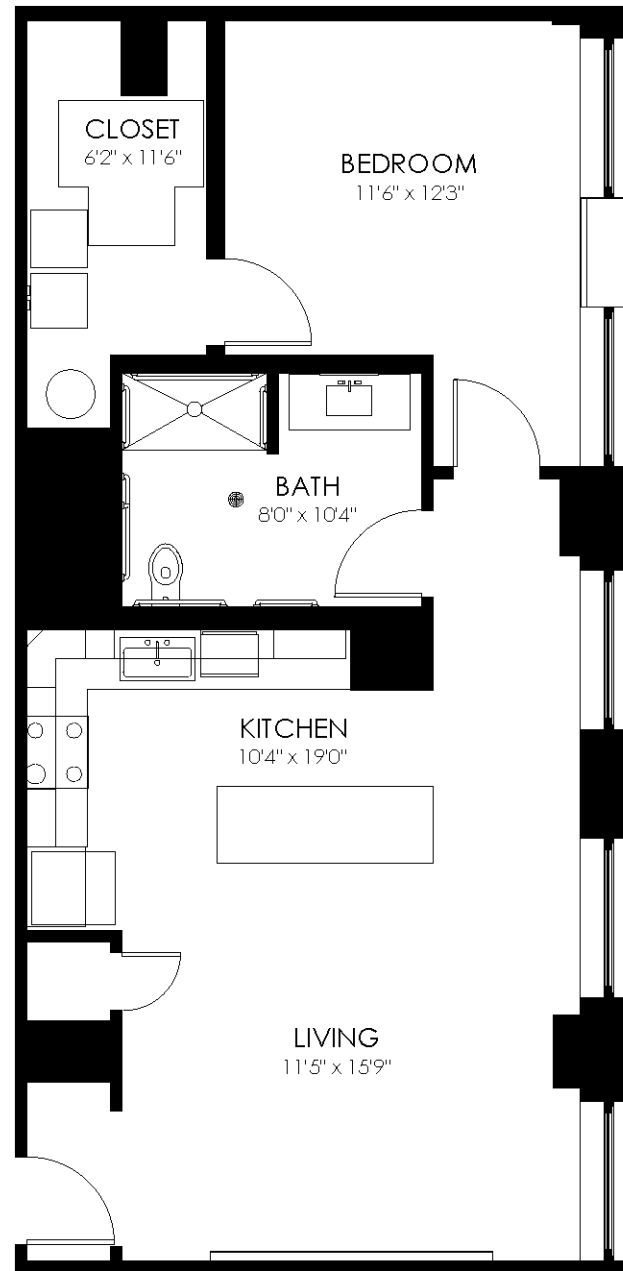

FLOOR PLAN

1D5-A

1 Bedroom
1 Bath

Square feet: 919

APARTMENT FEATURES

- Latch Keyless Entry
- Stainless-Steel Appliances
- Smart Thermostat
- Kitchen Island with Quartz Countertops
- In-Unit Washer/Dryer
- Walk-in Closet

CONTACT

101@residebpg.com
(302) 561-9966
101dupontplace.com

101
dupont
place

RESIDE // BPG

Floor Plans are an artist's rendering. All dimensions are approximate. Actual product and specifications may vary in dimension or detail. Not all features are available in every apartment. Prices and availability are subject to change. Please see a representative for details.