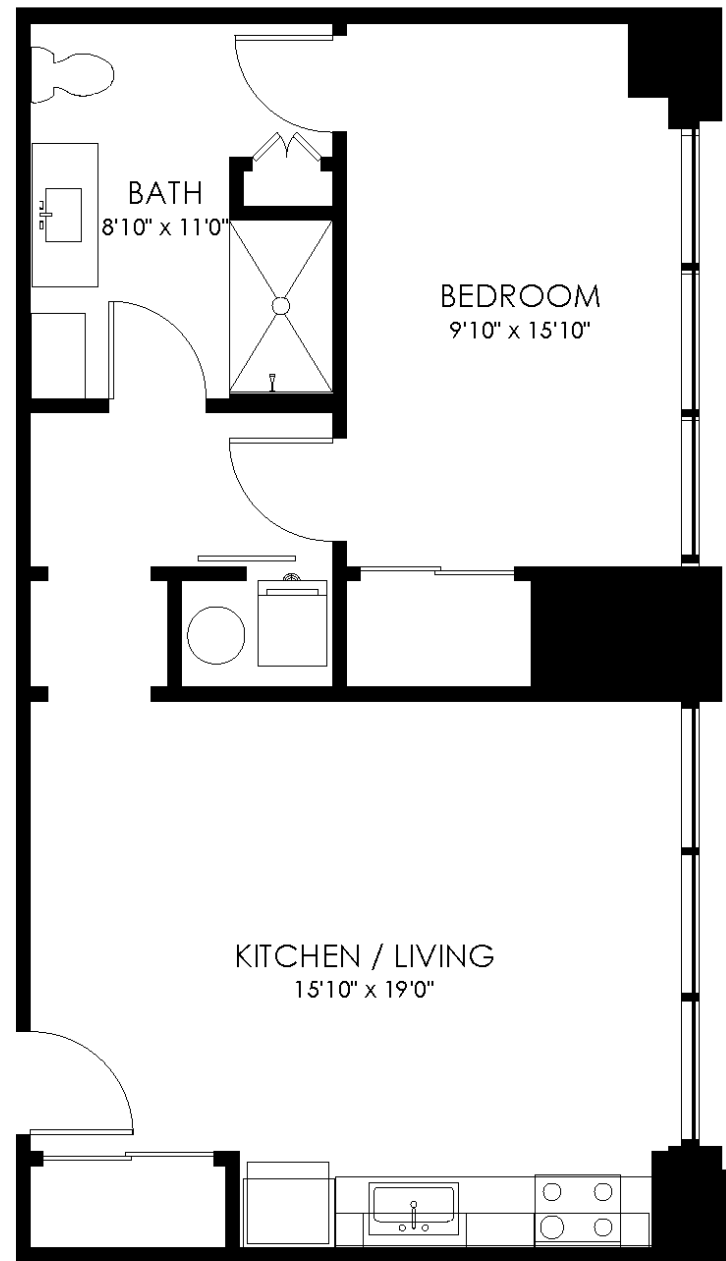

FLOOR PLAN

1D5J

1 Bedroom
1 Bath

Square feet: 723

APARTMENT FEATURES

- Latch Keyless Entry
- Stainless-Steel Appliances
- Smart Thermostat
- Quartz Countertops
- In-Unit Washer/Dryer
- Glass Shower

CONTACT

101@residebpg.com
(302) 561-9966
101dupontplace.com

101
dupont
place

RESIDE // BPG

Floor Plans are an artist's rendering. All dimensions are approximate. Actual product and specifications may vary in dimension or detail. Not all features are available in every apartment. Prices and availability are subject to change. Please see a representative for details.