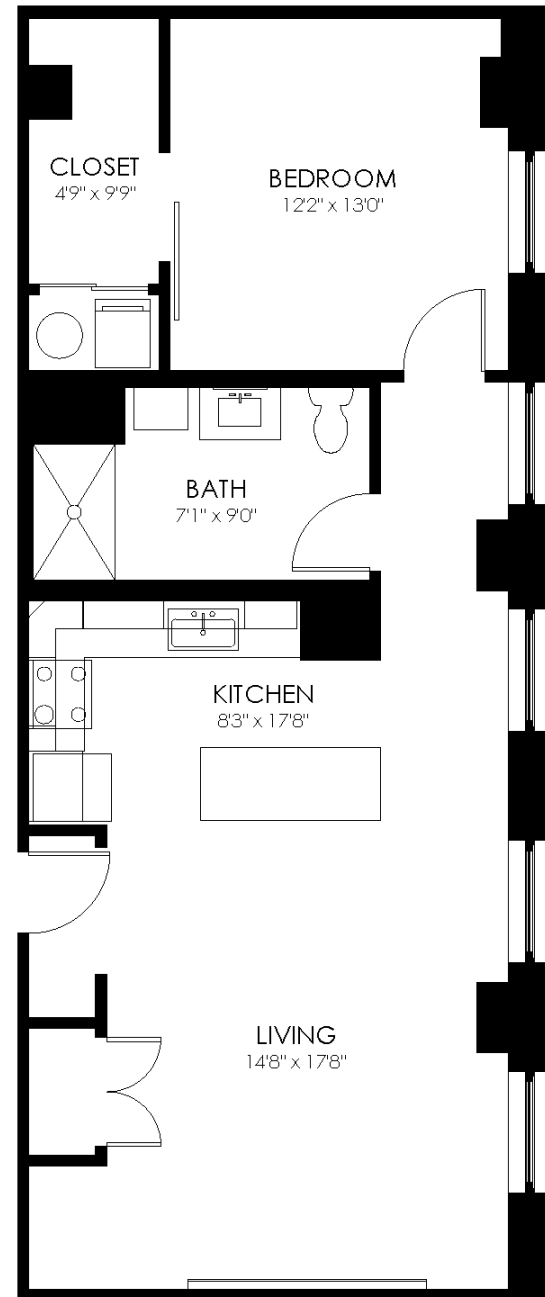

# FLOOR PLAN

1D7

1 Bedroom  
1 Bath

Square feet: 915

## CONTACT

101@residebpg.com  
(302) 561-9966  
101dupontplace.com

101  
dupont  
place

RESIDE // BPG

Floor Plans are an artist's rendering. All dimensions are approximate. Actual product and specifications may vary in dimension or detail. Not all features are available in every apartment. Prices and availability are subject to change. Please see a representative for details.