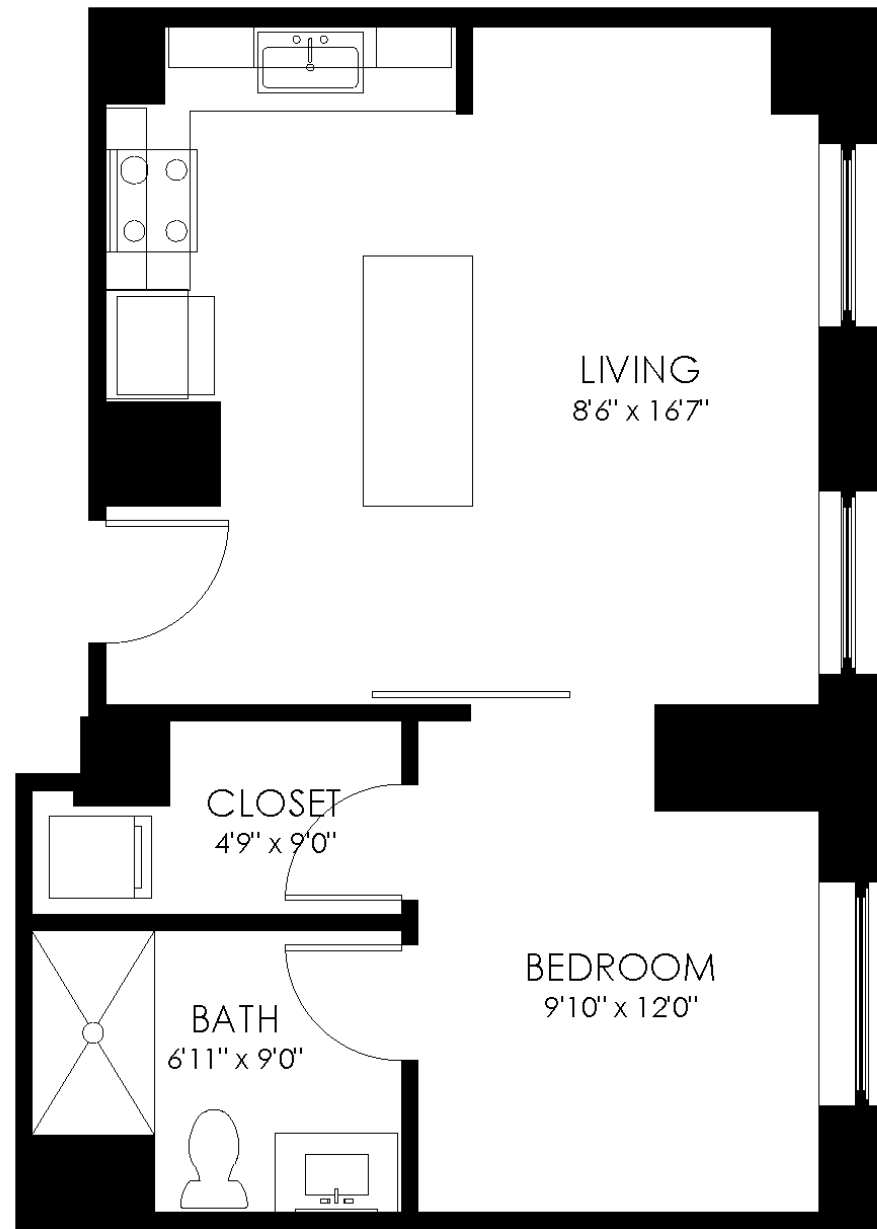

FLOOR PLAN

1D7J

1 Bedroom
1 Bath

Square feet: 582

APARTMENT FEATURES

- Latch Keyless Entry
- Stainless-Steel Appliances
- Smart Thermostat
- Kitchen Island with Quartz Countertops
- In-Unit Washer/Dryer
- Walk-in Closet

CONTACT

101@residebpg.com
(302) 561-9966
101dupontplace.com

101
dupont
place

RESIDE // BPG

Floor Plans are an artist's rendering. All dimensions are approximate. Actual product and specifications may vary in dimension or detail. Not all features are available in every apartment. Prices and availability are subject to change. Please see a representative for details.