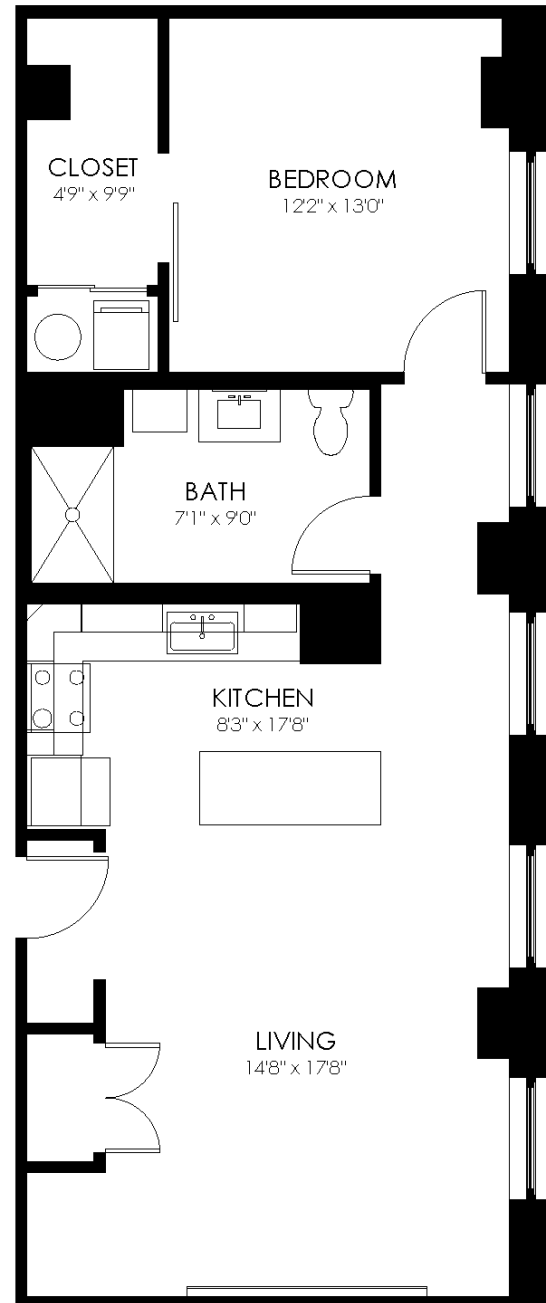

# FLOOR PLAN

1D8

1 Bedroom  
1 Bath

Square feet: 922

## CONTACT

101@residebpg.com  
(302) 561-9966  
101dupontplace.com

101  
dupont  
place

RESIDE // BPG

Floor Plans are an artist's rendering. All dimensions are approximate. Actual product and specifications may vary in dimension or detail. Not all features are available in every apartment. Prices and availability are subject to change. Please see a representative for details.