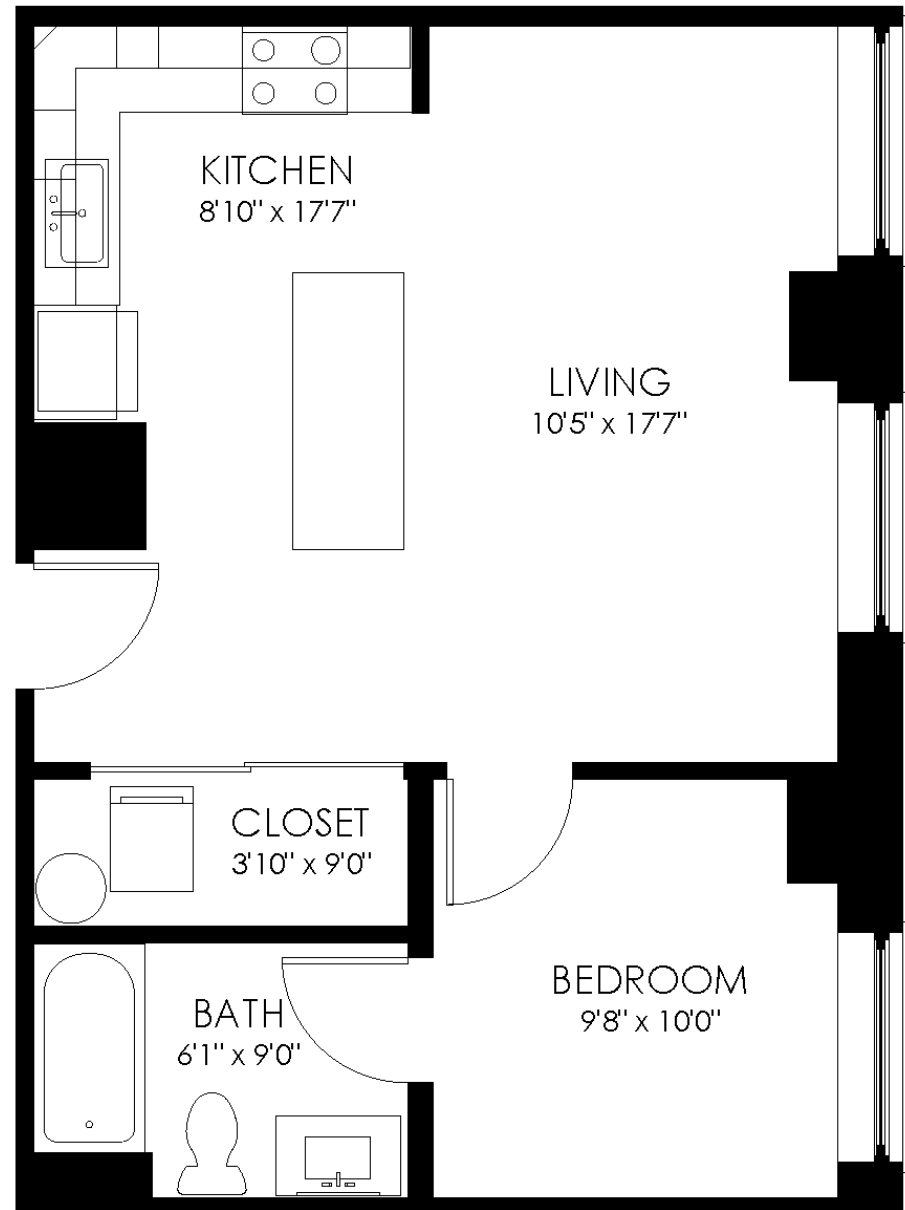

FLOOR PLAN

1D8J

1 Bedroom
1 Bath

Square feet: 625

APARTMENT FEATURES

- Latch Keyless Entry
- Stainless-Steel Appliances
- Smart Thermostat
- Soaking Tub
- Kitchen Island with Quartz Countertops
- In-Unit Washer/Dryer

CONTACT

101@residebpg.com
(302) 561-9966
101dupontplace.com

101
dupont
place

RESIDE // BPG

Floor Plans are an artist's rendering. All dimensions are approximate. Actual product and specifications may vary in dimension or detail. Not all features are available in every apartment. Prices and availability are subject to change. Please see a representative for details.