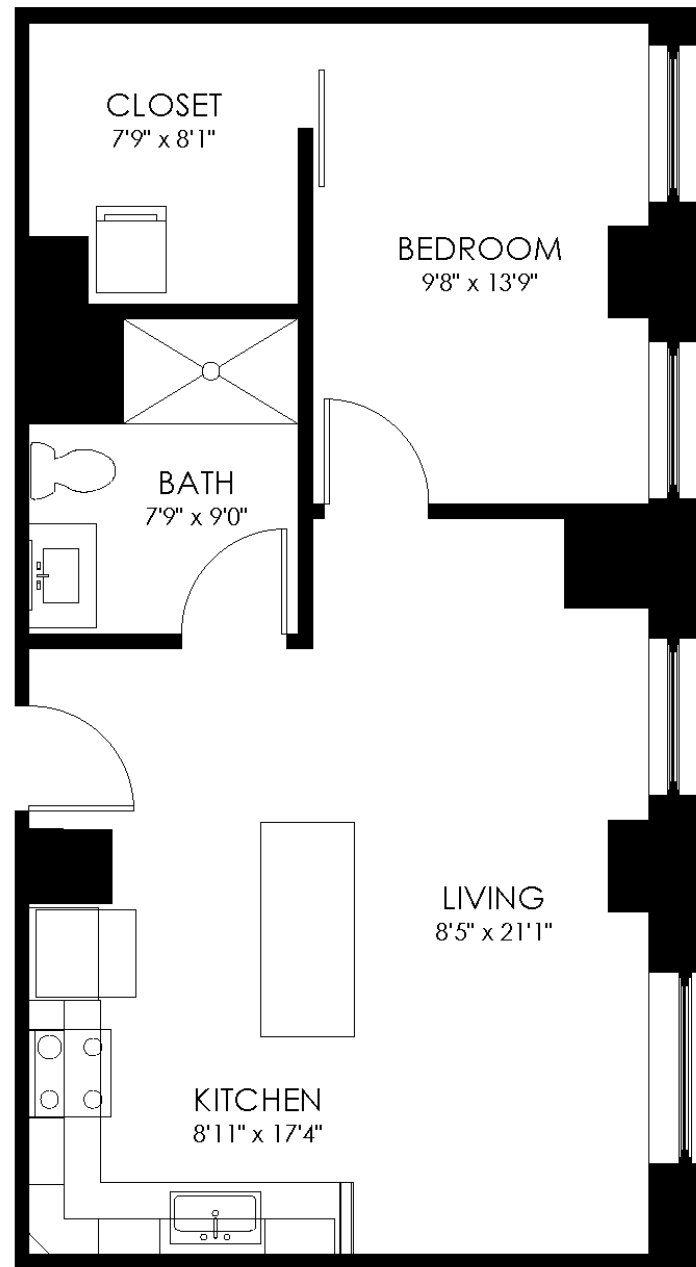

FLOOR PLAN

1D9J

1 Bedroom
1 Bath

Square feet: 699

APARTMENT FEATURES

- Latch Keyless Entry
- Stainless-Steel Appliances
- Smart Thermostat
- Walk-in Closet
- Kitchen Island with Quartz Countertops
- In-Unit Washer/Dryer

CONTACT

101@residebpg.com
(302) 561-9966
101dupontplace.com

101
dupont
place

RESIDE // BPG

Floor Plans are an artist's rendering. All dimensions are approximate. Actual product and specifications may vary in dimension or detail. Not all features are available in every apartment. Prices and availability are subject to change. Please see a representative for details.