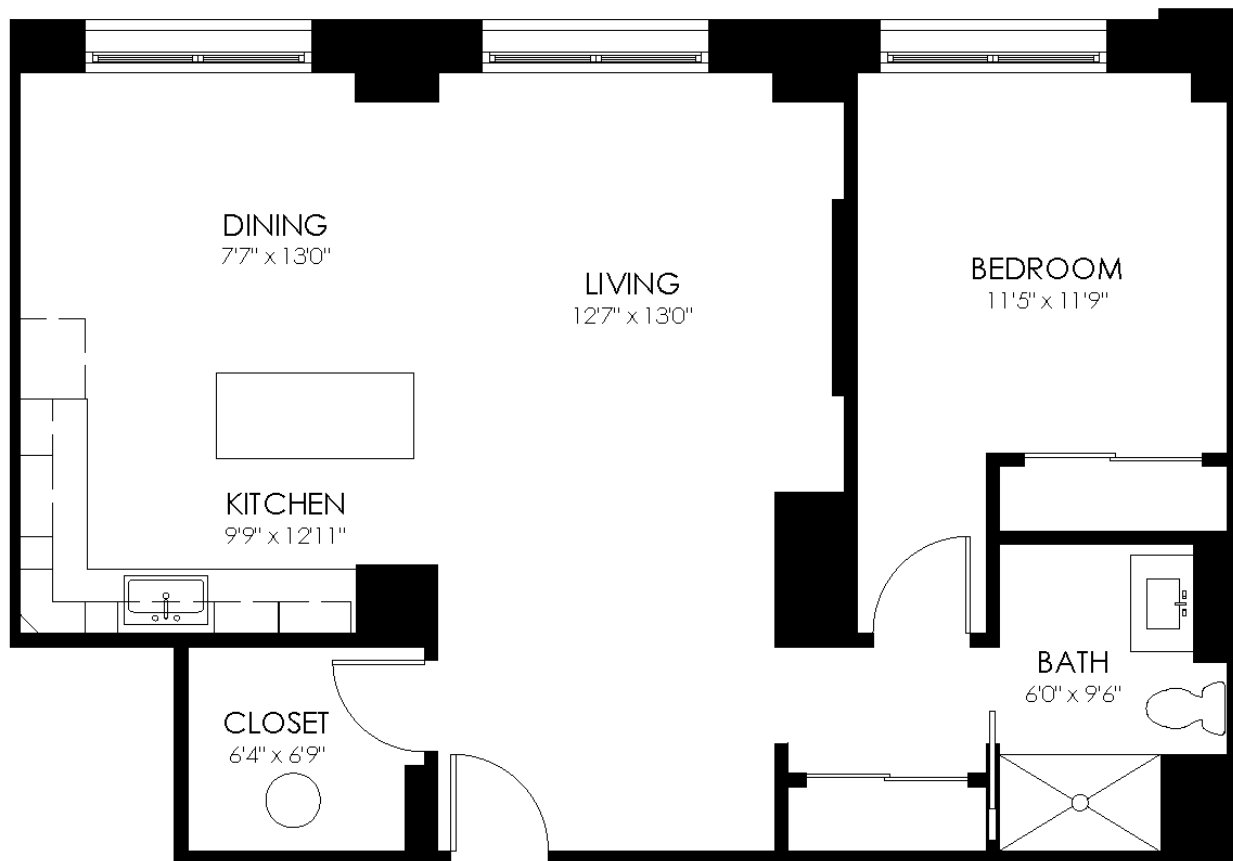

FLOOR PLAN

1DPH1
1 Bedroom Penthouse
1 Bath

Square feet: 864

APARTMENT FEATURES

- Latch Keyless Entry
- Smart Thermostat & Lighting Controls
- Smart Vanity Mirror
- Stainless Steel Appliances
- Kitchen Island with Quartz Countertops
- In-Unit Washer/Dryer

CONTACT

101@resideBPG.com
(302) 561-9966
101dupontplace.com

101 dupont
place

RESIDE // BPG

Floor Plans are an artist's rendering. All dimensions are approximate. Actual product and specifications may vary in dimension or detail. Not all features are available in every apartment. Prices and availability are subject to change. Please see a representative for details.