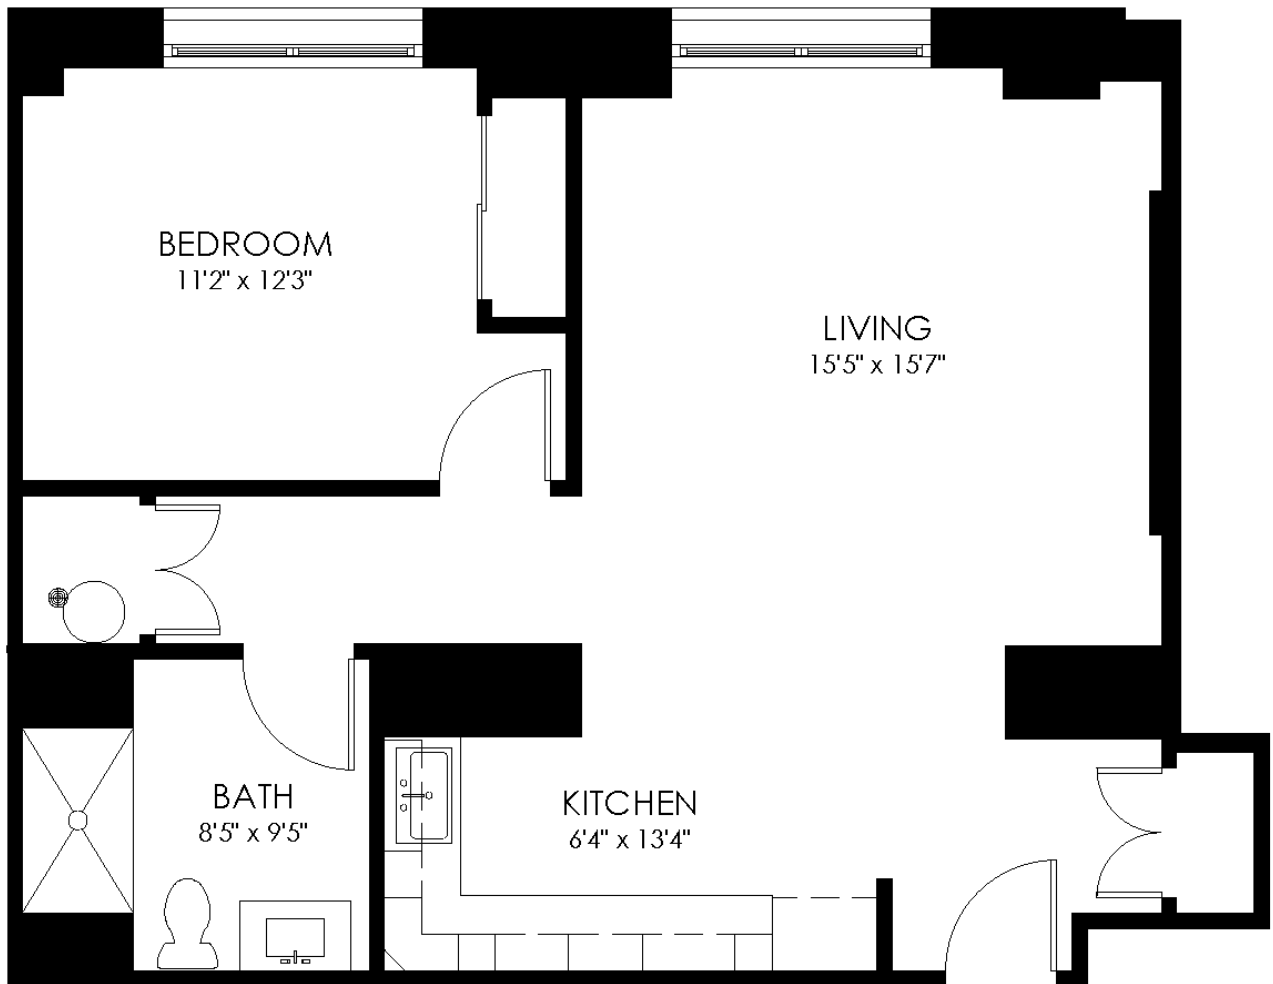

FLOOR PLAN

1DPH2
1 Bedroom Penthouse
1 Bath

Square feet: 817

APARTMENT FEATURES

- Latch Keyless Entry
- Smart Thermostat & Lighting Controls
- Smart Vanity Mirror
- Stainless Steel Appliances
- Quartz Countertops
- In-Unit Washer/Dryer

CONTACT

101@resideBPG.com
(302) 561-9966
101dupontplace.com

101 dupont
place

RESIDE // BPG

Floor Plans are an artist's rendering. All dimensions are approximate. Actual product and specifications may vary in dimension or detail. Not all features are available in every apartment. Prices and availability are subject to change. Please see a representative for details.