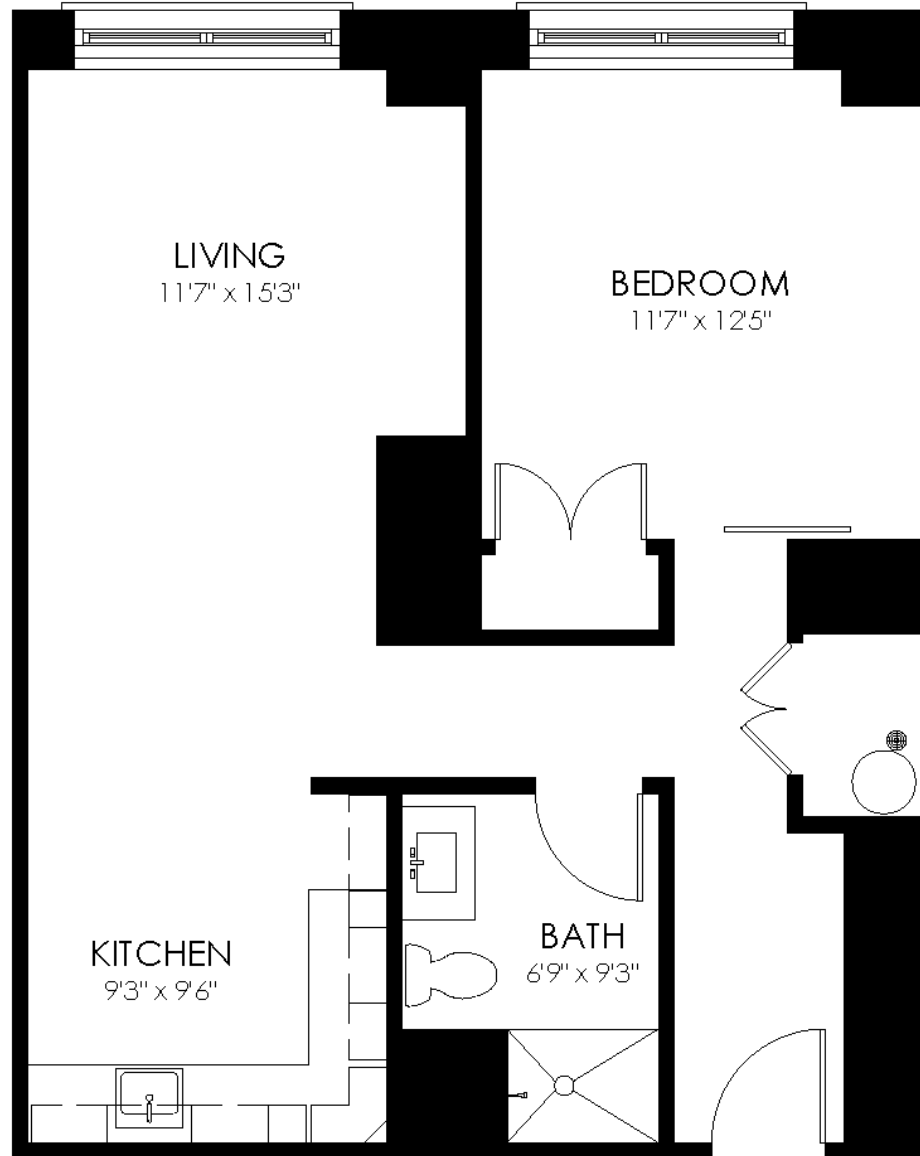

FLOOR PLAN

1DPH3

1 Bedroom Penthouse
1 Bath

Square feet: 707

APARTMENT FEATURES

- Latch Keyless Entry
- Stainless-Steel Appliances
- Smart Thermostat & Lighting
- Quartz Countertops
- In-Unit Washer/Dryer
- Smart Vanity Mirror

CONTACT

101@residebpg.com
(302) 561-9966
101dupontplace.com

101
dupont
place

RESIDE // BPG

Floor Plans are an artist's rendering. All dimensions are approximate. Actual product and specifications may vary in dimension or detail. Not all features are available in every apartment. Prices and availability are subject to change. Please see a representative for details.