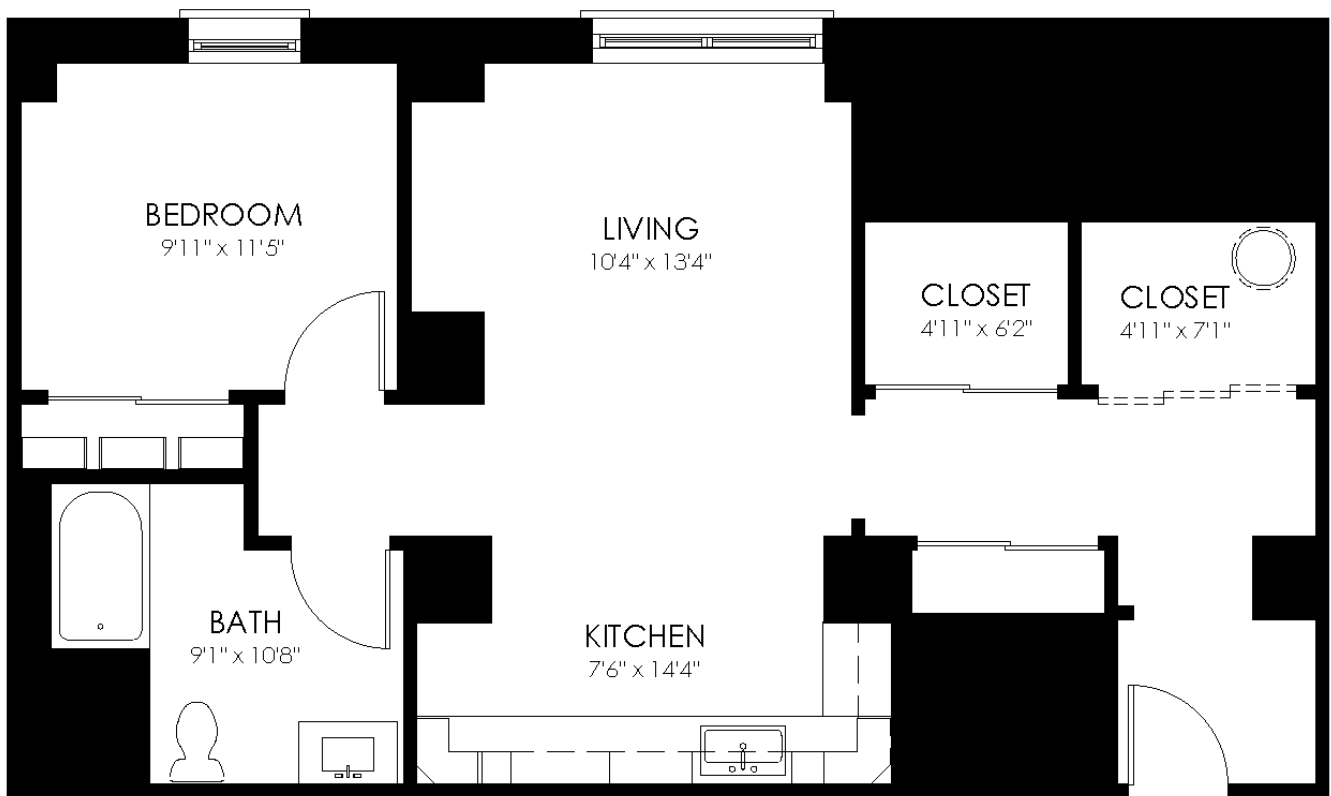

FLOOR PLAN

1DPHA
1 Bedroom Penthouse
1 Bath

Square feet: 786

APARTMENT FEATURES

- Latch Keyless Entry
- Smart Thermostat & Lighting Controls
- Smart Vanity Mirror
- Stainless Steel Appliances
- Kitchen Island with Quartz Countertops
- In-Unit Washer/Dryer

CONTACT

101@resideBPG.com
(302) 561-9966
101dupontplace.com

101 dupont
place

RESIDE // BPG

Floor Plans are an artist's rendering. All dimensions are approximate. Actual product and specifications may vary in dimension or detail. Not all features are available in every apartment. Prices and availability are subject to change. Please see a representative for details.