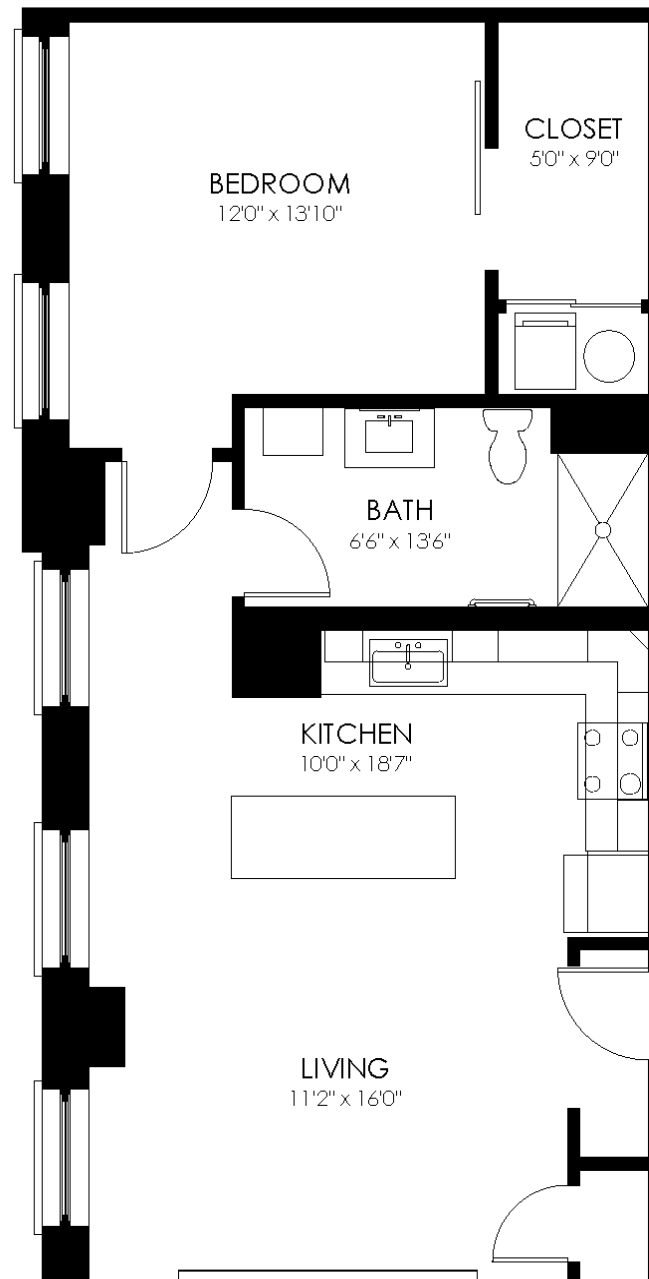

FLOOR PLAN

1D2

1 Bedroom
1 Bath

Square feet: 873

APARTMENT FEATURES

- Latch Keyless Entry
- Stainless-Steel Appliances
- Smart Thermostat
- Kitchen Island with Quartz Countertops
- In-Unit Washer/Dryer
- Walk-in Closet

CONTACT

101@residebpg.com
(302) 561-9966
101dupontplace.com

101
dupont
place

RESIDE // BPG

Floor Plans are an artist's rendering. All dimensions are approximate. Actual product and specifications may vary in dimension or detail. Not all features are available in every apartment. Prices and availability are subject to change. Please see a representative for details.