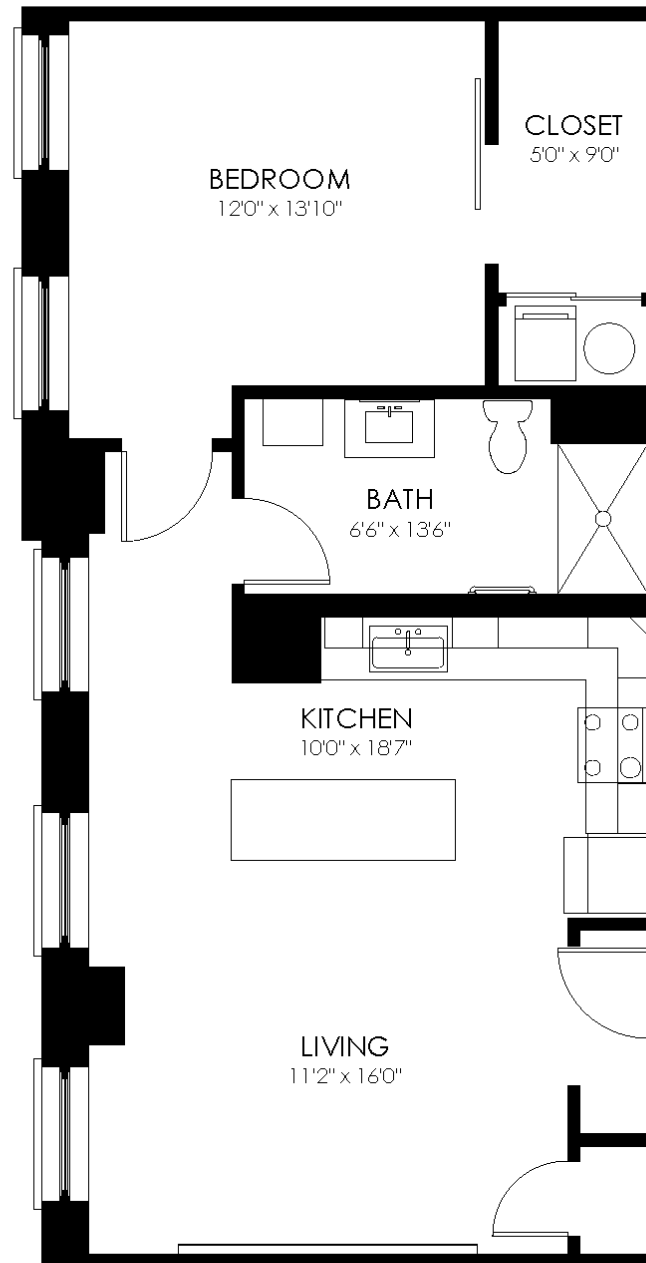

FLOOR PLAN

1D3

1 Bedroom
1 Bath

Square feet: 847

APARTMENT FEATURES

- Latch Keyless Entry
- Stainless-Steel Appliances
- Smart Thermostat
- Kitchen Island with Quartz Countertops
- In-Unit Washer/Dryer
- Walk-in Closet

CONTACT

101@residebpg.com
(302) 561-9966
101dupontplace.com

101
dupont
place

RESIDE // BPG

Floor Plans are an artist's rendering. All dimensions are approximate. Actual product and specifications may vary in dimension or detail. Not all features are available in every apartment. Prices and availability are subject to change. Please see a representative for details.