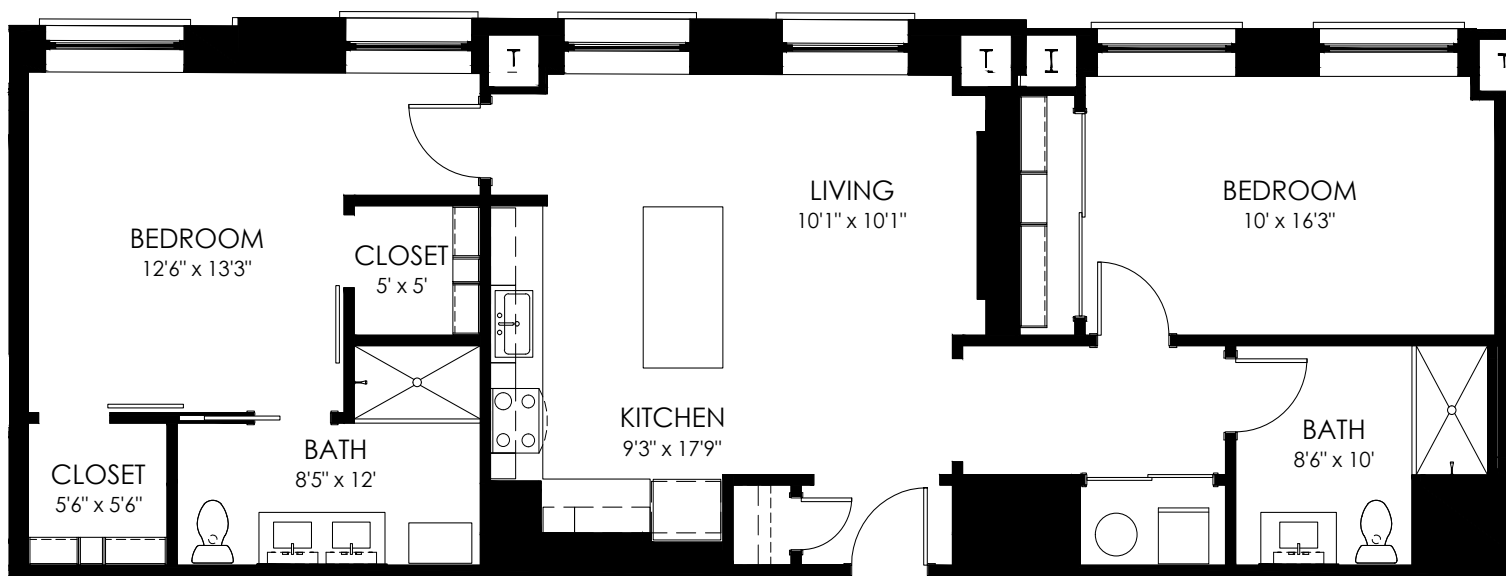

FLOOR PLAN

2D11
2 Bedroom
2 Bath

Square feet: 1176

APARTMENT FEATURES

- Latch Keyless Entry
- Stainless-Steel Appliances
- Smart Thermostat
- Kitchen Island with Quartz
- In-Unit Washer/Dryer
- Glass Shower
- Walk-In Closets

CONTACT

101@resideBPG.com
(302) 561-9966
101dupontplace.com

101 dupont
place

Floor Plans are an artist's rendering. All dimensions are approximate. Actual product and specifications may vary in dimension or detail. Not all features are available in every apartment. Prices and availability are subject to change. Please see a representative for details.