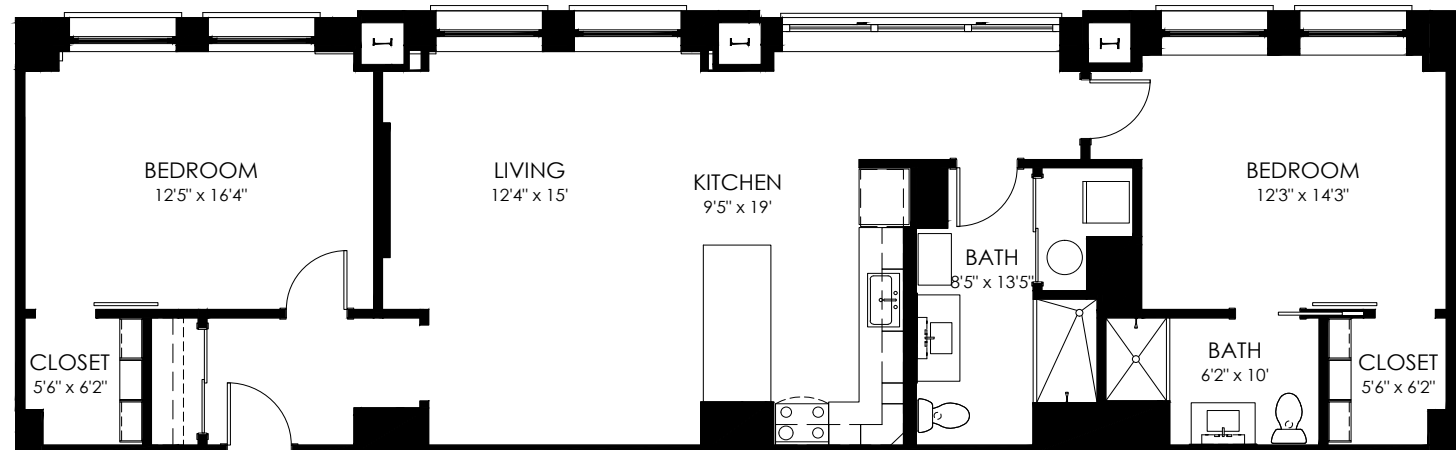

FLOOR PLAN

2D12

2 Bedroom
2 Bath

Square feet: 1336

APARTMENT FEATURES

- Latch Keyless Entry
- Stainless-Steel Appliances
- Smart Thermostat
- Quartz Countertops
- In-Unit Washer/Dryer
- Glass Shower
- Walk-In Closets

CONTACT

101@residebpg.com
Phone
101dupontplace.com

101
dupont
place

RESIDE // BPG

Floor Plans are an artist's rendering. All dimensions are approximate. Actual product and specifications may vary in dimension or detail. Not all features are available in every apartment. Prices and availability are subject to change. Please see a representative for details.