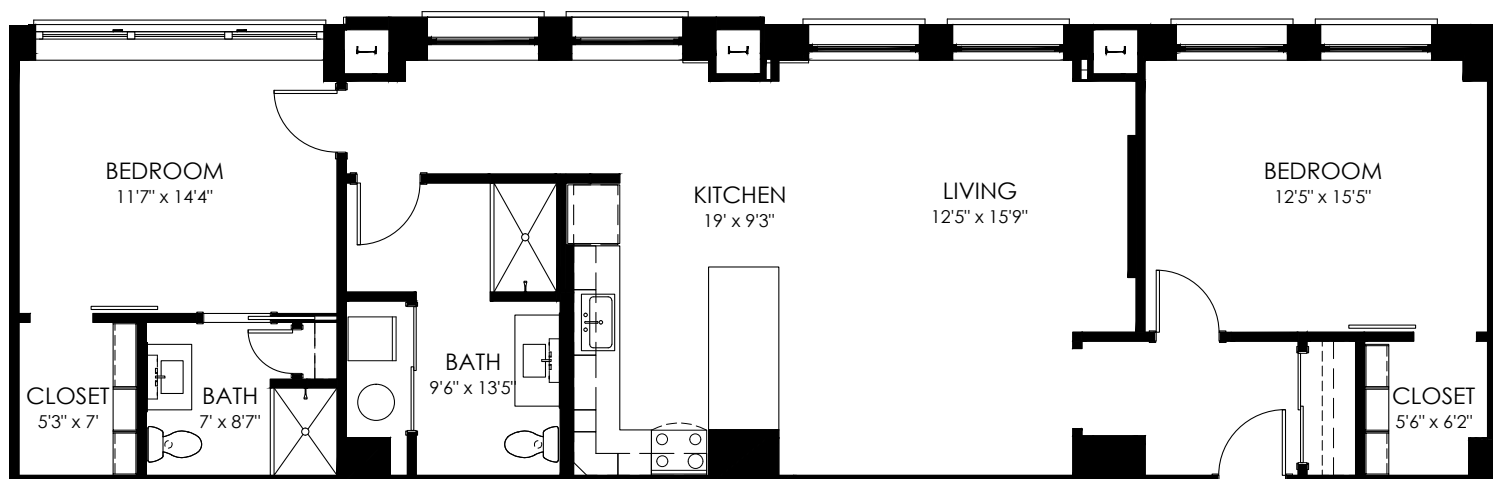

FLOOR PLAN

2D13
2 Bedroom
2 Bath

Square feet: 1333

APARTMENT FEATURES

- Latch Keyless Entry
- Stainless-Steel Appliances
- Smart Thermostat
- Quartz Countertops
- In-Unit Washer/Dryer
- Glass Shower
- Walk-In Closets

CONTACT

101@resideBPG.com
(302) 561-9966
101dupontplace.com

101 dupont
place

RESIDE // BPG

Floor Plans are an artist's rendering. All dimensions are approximate. Actual product and specifications may vary in dimension or detail. Not all features are available in every apartment. Prices and availability are subject to change. Please see a representative for details.