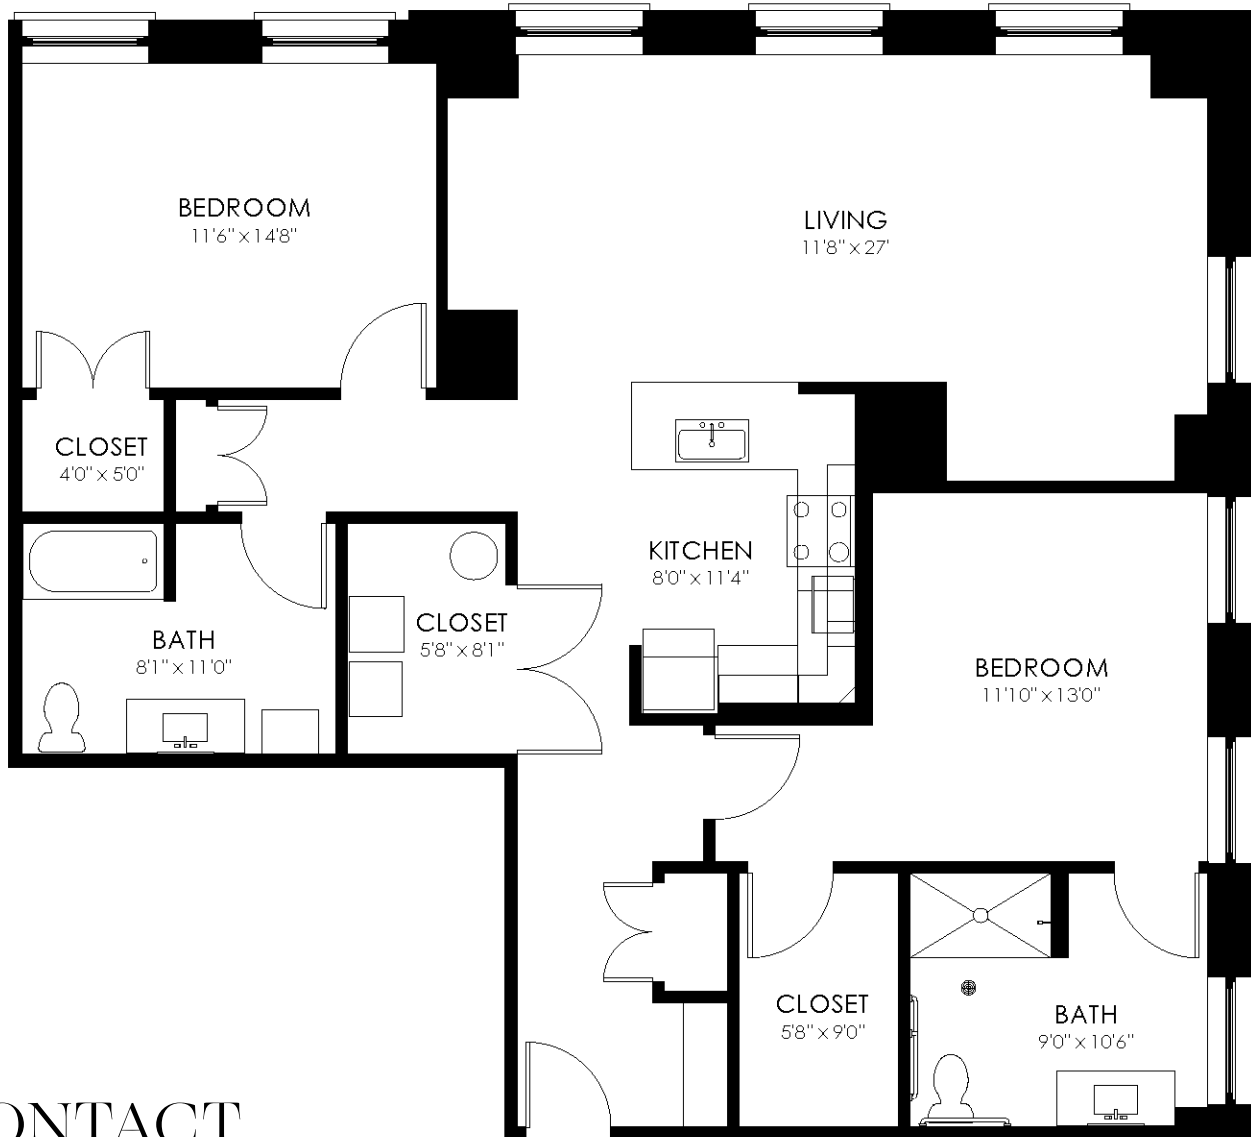

# FLOOR PLAN

2D2-A  
2 Bedroom  
2 Bath

Square feet: 1,519

# APARTMENT FEATURES

- Latch Keyless Entry
- Stainless-Steel Appliances
- Smart Thermostat
- Walk-in Closets
- Quartz Countertops
- In-Unit Washer/Dryer