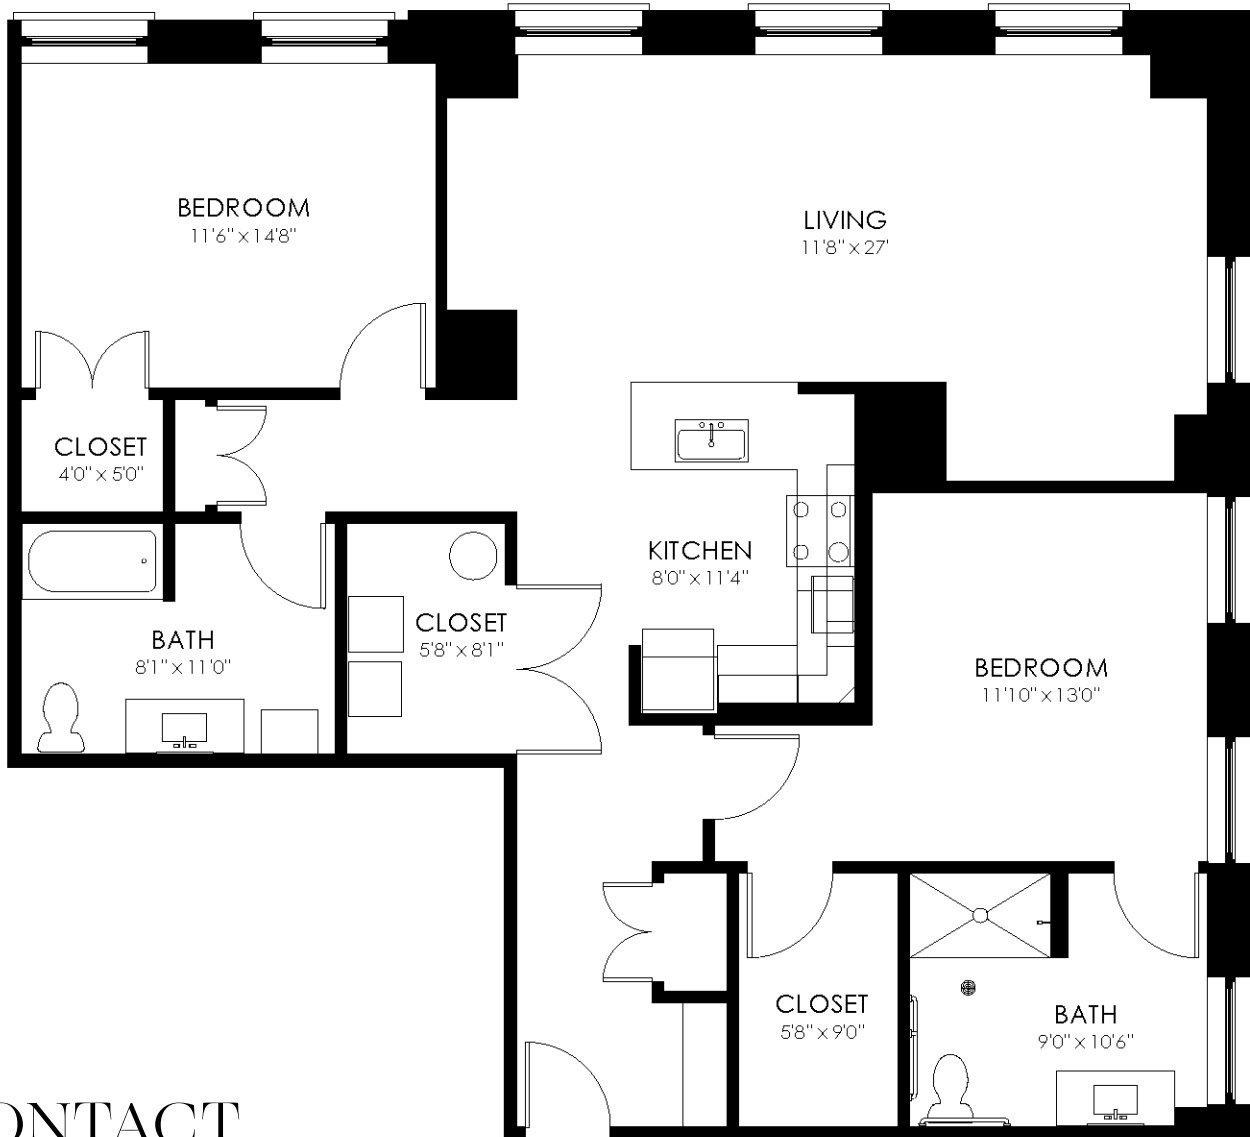

FLOOR PLAN

2D2-A
2 Bedroom
2 Bath

Square feet: 1,519

APARTMENT FEATURES

- Latch Keyless Entry
- Stainless-Steel Appliances
- Smart Thermostat
- Walk-in Closets
- Quartz Countertops
- In-Unit Washer/Dryer

CONTACT

101@resideBPG.com
(302) 561-9966
101dupontplace.com

101 dupont
place

RESIDE // BPG

Floor Plans are an artist's rendering. All dimensions are approximate. Actual product and specifications may vary in dimension or detail. Not all features are available in every apartment. Prices and availability are subject to change. Please see a representative for details.