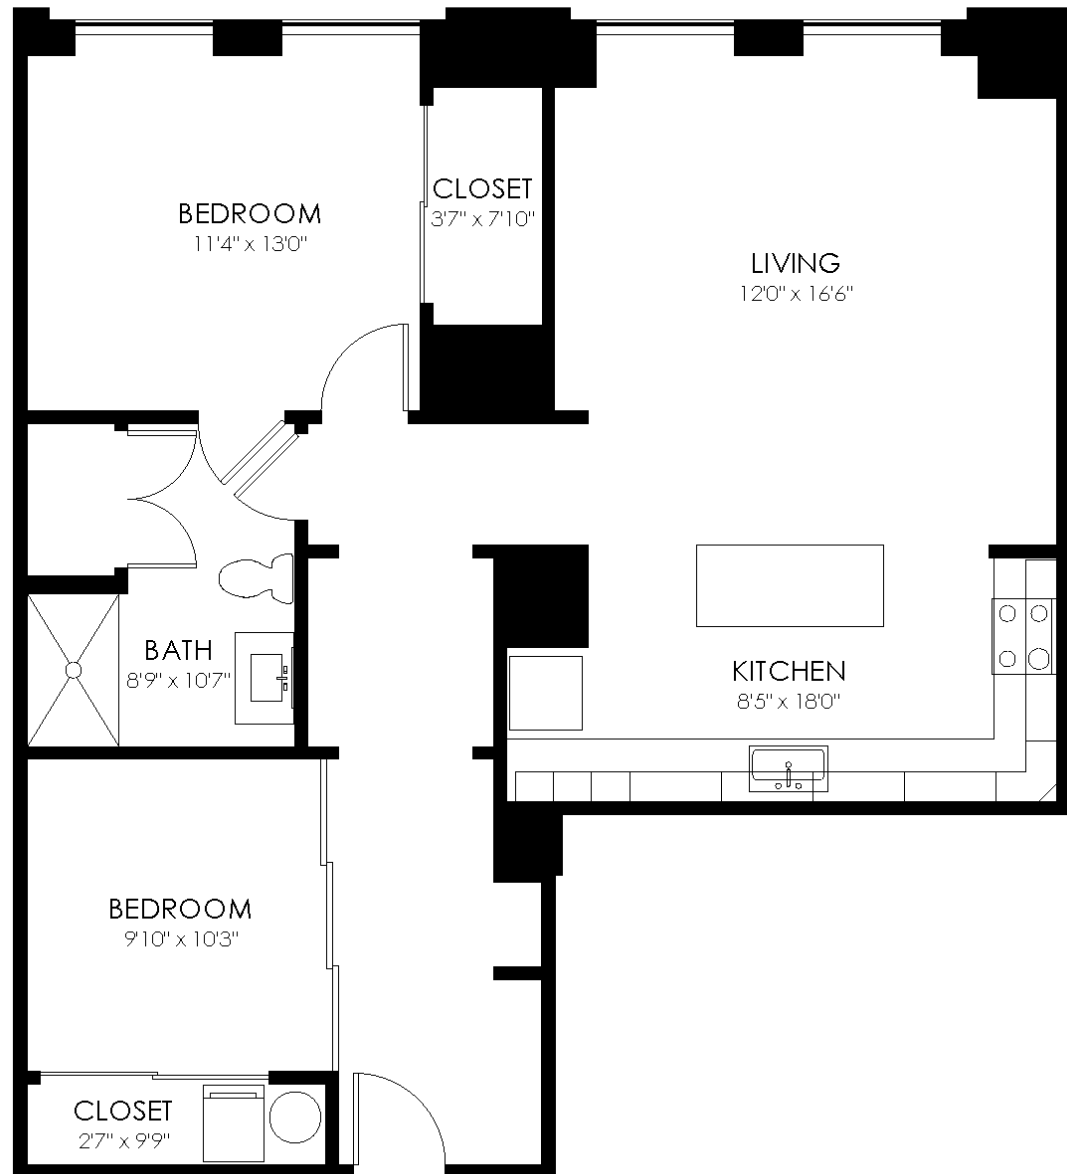

FLOOR PLAN

2D5

2 Bedroom
1 Bath

Square feet: 1,101

APARTMENT FEATURES

- Latch Keyless Entry
- Stainless-Steel Appliances
- Smart Thermostat
- Glass Shower
- Kitchen Island with Quartz Countertops
- In-Unit Washer/Dryer

CONTACT

101@residebpg.com
(302) 561-9966
101dupontplace.com

101
dupont
place

RESIDE // BPG

Floor Plans are an artist's rendering. All dimensions are approximate. Actual product and specifications may vary in dimension or detail. Not all features are available in every apartment. Prices and availability are subject to change. Please see a representative for details.