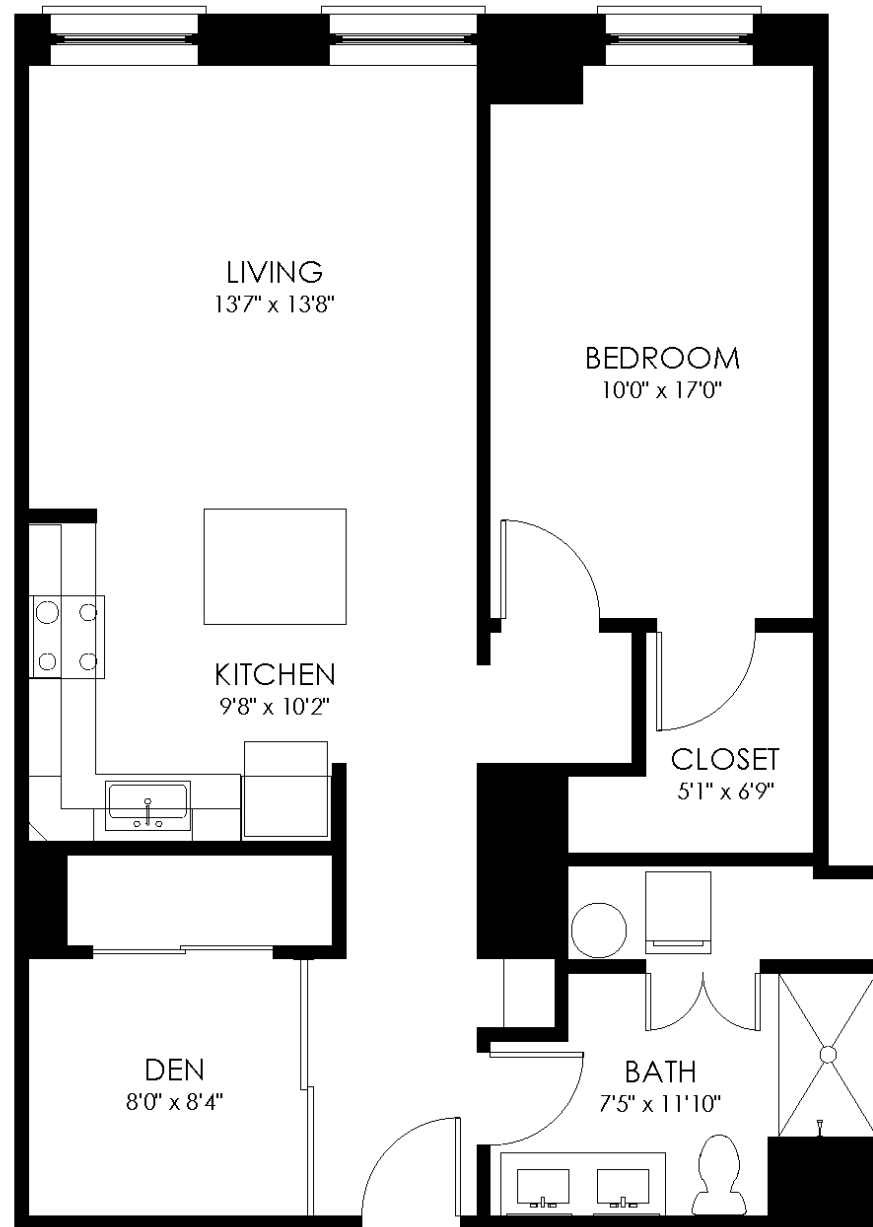

FLOOR PLAN

2D6

1 Bedroom Den
1 Bath

Square feet: 996

APARTMENT FEATURES

- Latch Keyless Entry
- Stainless-Steel Appliances
- Smart Thermostat
- Kitchen Island with Quartz Countertops
- Walk-in Closets
- In-Unit Washer/Dryer

CONTACT

101@residebpg.com
(302) 561-9966
101dupontplace.com

101
dupont
place

RESIDE // BPG

Floor Plans are an artist's rendering. All dimensions are approximate. Actual product and specifications may vary in dimension or detail. Not all features are available in every apartment. Prices and availability are subject to change. Please see a representative for details.