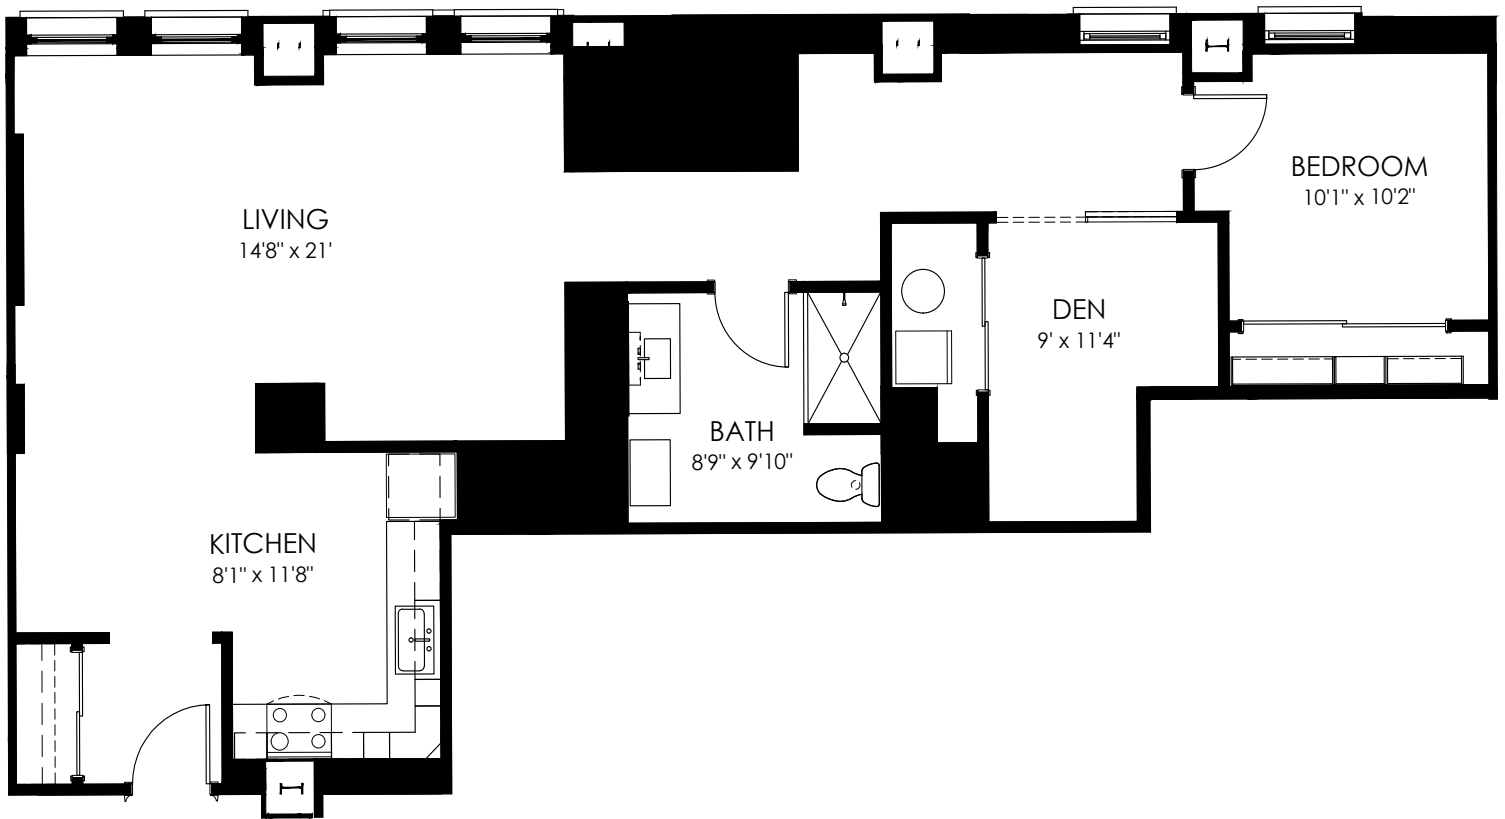

FLOOR PLAN

2D9
1 Bedroom Den
1 Bath

Square feet: 1126

APARTMENT FEATURES

- Latch Keyless Entry
- Stainless-Steel Appliances
- Smart Thermostat
- Quartz Countertops
- In-Unit Washer/Dryer
- Glass Shower

CONTACT

101@resideBPG.com
(302) 561-9966
101dupontplace.com

101 dupont
place

RESIDE // BPG

Floor Plans are an artist's rendering. All dimensions are approximate. Actual product and specifications may vary in dimension or detail. Not all features are available in every apartment. Prices and availability are subject to change. Please see a representative for details.